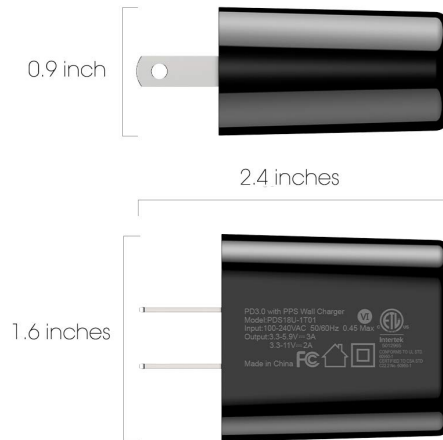

Features:

- Compatibility with Samsung, Apple and any USB-C device
- Backwards compatible with older Apple products
- 18 Watt power
- Wall-mounted
- One USB-C port
- Fast Charging