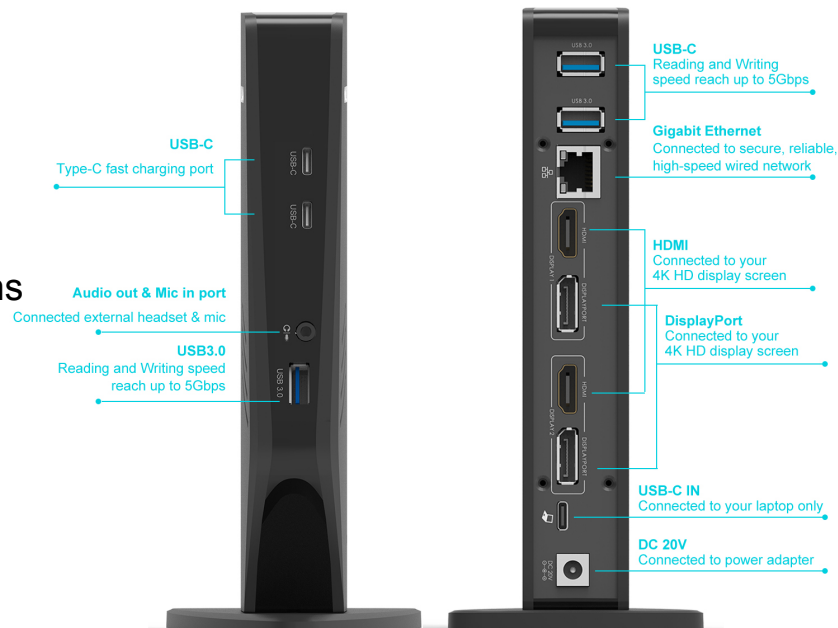

Features

- Audio Forward technology for enhanced audio performance
- USB-C dual 4K display capabilities with Power Delivery for charging your laptop
- USB 3.1 Generation 1 Type-C host connector
- 2x DisplayPort 1.2 ports and 2x HDMI 2.0 ports for dual 4K displays
- 2x USB 3.0 Type-A ports and 1x USB 3.0 Fast Charging Type-A port
- 2x USB 3.1 Generation 1 Type-C ports for connecting additional devices
- 1x RJ-45 Gigabit Network port for fast and stable internet connection
- 1 4-pole audio in/out jack for connecting audio devices

Application

- Home theatre
- Small business
- Home Office
- Business Presentations

4XEM Products Are Available At Your Favorite Online Retailers