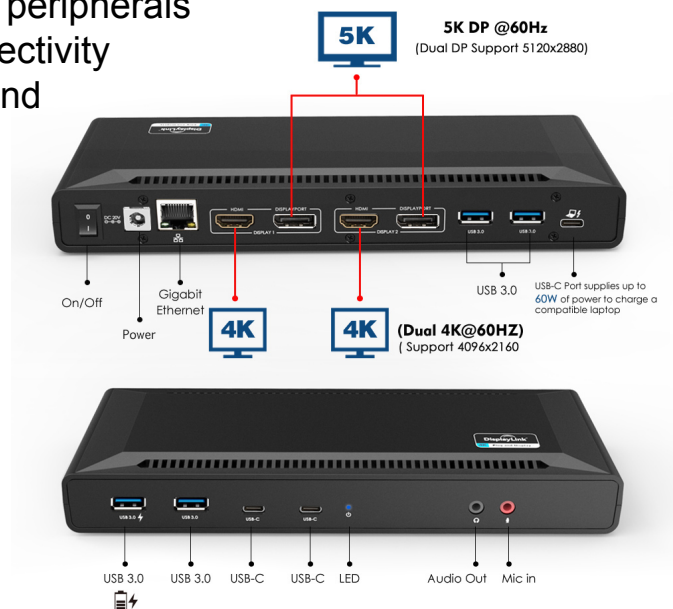

Features

- 1x USB 3.1 Gen 1 Type-C port, 2x DisplayPort 1.2 ports, 2x HDMI 2.0 ports, 2x USB 3.1 Gen 1 Type-C ports, 1x USB 3.0 Type-A quick charge 2.4a, 3x USB 3.0 Type-A ports, 1x RJ-45 Gigabit network port, 1x 3 pole audio in jack, 1x 3 pole audio out jack
- Connect multiple monitors, peripherals and devices all through one USB-C port
- High resolution 4K video output for stunning visuals
- Power Delivery allows for charging of laptops and other devices
- Quick charge USB port for fast charging of devices
- Multiple USB ports for easy connection of peripherals
- Gigabit network port for fast internet connectivity
- Audio in and out jacks for high quality sound

Benefits

- Connect multiple monitors, peripherals and devices all through one USB-C port
- High resolution 4K video output for stunning visuals
- Power Delivery allows for charging of laptops and other devices
- Quick charge USB port for fast charging of devices
- Multiple USB ports for easy connection of peripherals
- Gigabit network port for fast internet connectivity
- Audio in and out jacks for high quality sound

Application

- Multi-screens
- Meetings
- Home Theatre
- Presentations
- Desktop

4XEM Products Are Available At Your Favorite Online Retailers