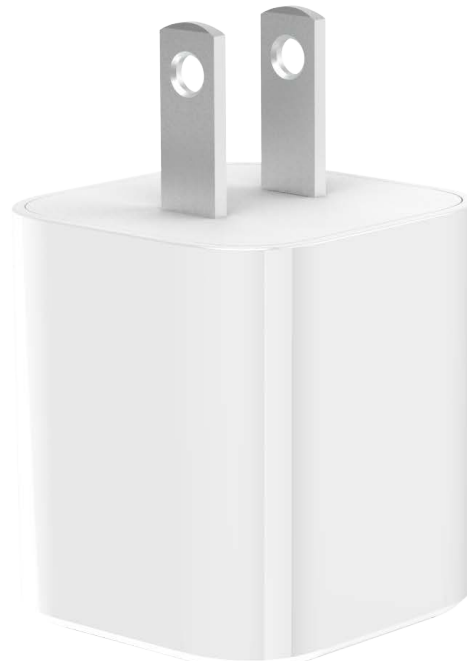

4XEM's 35W USB-C Charger

4XEM Part- 4XRLC39535W

Introducing the ultimate charging solution for all your devices - The White 35W Fast Wall Charger with 1x USB-C Port with Power Delivery. This powerful charger features a USB-C port capable of delivering up to 35W of power for fast and efficient charging of USB-C devices including the new iPhone 15, 15 Plus, 15 Pro and 15 Pro Max. With Power Delivery technology, you can charge your USB-C laptops, tablets, and smartphones at lightning-fast speeds, so you can stay connected and productive wherever you go.

Problem it solves: Charge one or two USB devices with reliable power and speed with 4XEM's 38W USB-C and USB-A Charger.

4XEM Products Are Available At Your Favorite Online Retailers

WWW.4XEM.COM

**Contact Todd Schaus 4XEM sales Rep
1-866-999-4936 Ext.104 tschaus@4xem.com**

Features:

- 35-Watt power
- 1x 15-35W USB-C port
- Wall mounted charger
- Compatible with any USB charged device
- Compact travel size
- Rounded edges
- Fast Charging

Applications:

- Home
- Office
- Travel
- Meetings
- Classrooms
- Quick Charging