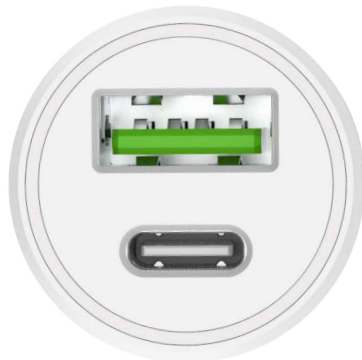

Applications:

- Charging
- At Home
- Travel
- Vehicle
- Mobile
- Accessory Power

4XEM Products Are Available At Your Favorite Online Retailers

WWW.4XEM.COM

Contact Todd Schaus 4XEM sales Rep
1-866-999-4936 Ext.104 tschaus@4xem.com