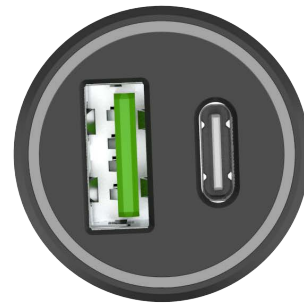

Features:

- Dual USB ports (A+C)
- Power Budget: 20W
- Universal USB compatibility
- Quick Charging
- Cables sold separately
- Utilizes car 12V outlet (cigarette lighter)
- Convenient car charging