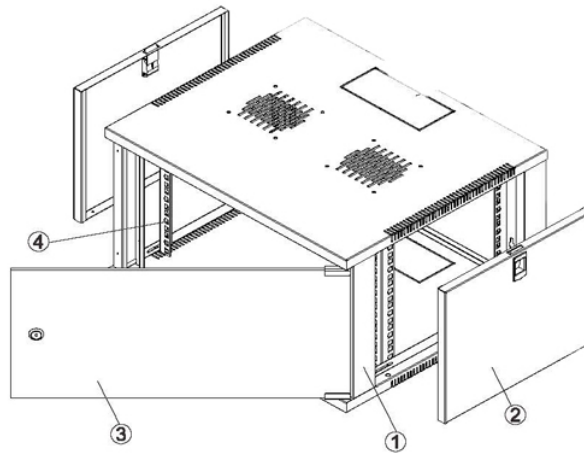

Features:

- 4XEM unmatched limited 1 year warranty
- Lifetime support
- Houses 6U 19" rack-mount equipment
- Compatible with 19" equipment EIA-standard
- Keep servers and all networking gear organized and cool
- Saves space and permits easy access for maintenance
- Frameless Tempered glass front door
- 180 degree turning angle
- Removable side panels
- Cable entry on both top and bottom of the cabinet
- Removable side panels for ease of installing network gear

Applications:

- Home office
- Small business
- Organize and clean up small networks
- Secure network equipment with locks
- Secure your IP security or CCTV equipment

4XEM Products Are Available At Your Favorite Online Retailers