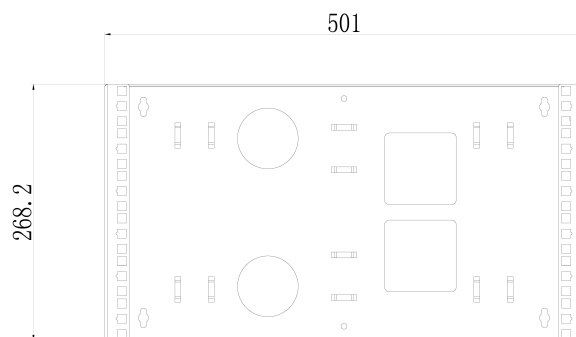

## Application

- Home office
- Small business
- Organize and clean up small networks
- Small space set up

**4XEM Products Are Available At Your Favorite Online Retailers**

**Warranty Information**

<b>Hardware</b>	<b>Warranty</b>	<b>1 Year</b>
	<b>Frame Type</b>	<b>Open Frame</b>
	<b>Hinged</b>	<b>Yes</b>
	<b>Reversible</b>	<b>Yes</b>
	<b>Industry Standards</b>	<b>EIA/ECA-310-E</b>
	<b>Mounting Hole Types</b>	<b>Square (For Cage Nut)</b>
	<b>Rack Type</b>	<b>2-Post</b>
	<b>U Height</b>	<b>6U</b>
	<b>Wall Mountable</b>	<b>Yes</b>
<b>Performance</b>	<b>Weight Capacity</b>	<b>35 kg [77.16 lbs]</b>
<b>Physical Characteristics</b>	<b>Color</b>	<b>Black</b>
	<b>Construction Material</b>	<b>SPCC Cold Rolled Steel</b>
<b>Product Measurements</b>	<b>Product Height</b>	<b>268.2 mm [10.56"]</b>
	<b>Product Width</b>	<b>501 mm [19.72"]</b>
	<b>Product Depth</b>	<b>305 mm [12.01"]</b>
	<b>Maximum Mounting Depth</b>	<b>approx. 255 mm [approx 10.04"]</b>
	<b>Weight of Product</b>	<b>4.8 kg [10.58 lbs.]</b>
<b>Packaging Information</b>	<b>Flat Pack (Assembly Required)</b>	<b>No</b>
	<b>Package Height</b>	<b>285 mm [11.22"]</b>
	<b>Package Width</b>	<b>515 mm [20.28"]</b>
	<b>Package Depth</b>	<b>320 mm [12.60"]</b>
	<b>Shipping (Package) Weight</b>	<b>6 kg [13.23 lbs.]</b>
	<b>Shipping Volume</b>	<b>0.047 CBM</b>
<b>What's in the Box</b>	<b>Included in Package</b>	<b>1 - 6U Wall-Mount Rack</b>
		<b>12 - M6 Screws/washers/nuts</b>
		<b>4 - Wall Anchors (Concrete)</b>