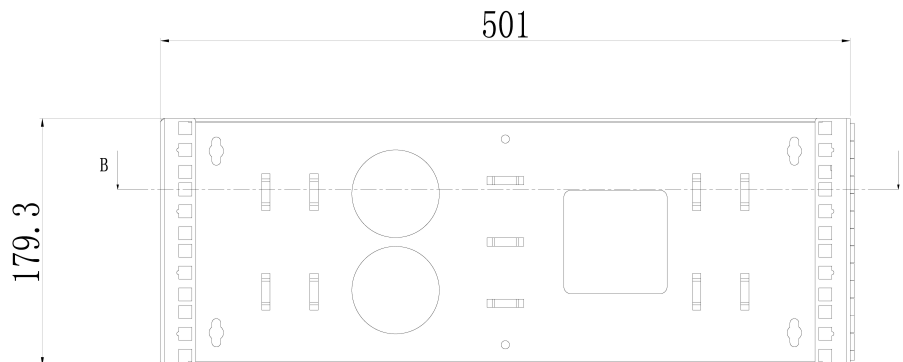

Features

- 4XEM unmatched limited 1year warranty
- Lifetime support
- Houses 4U 19" rack mount equipment
- Compatible with 19" equipment EIA-standard
- Keep all networking gear organized
- Saves space and permits easy access for maintenance
- Swing hinge
- Cable entry on both sides and rear of rack

Application

- Home office
- Small business
- Organize and clean up small networks
- Small space set up

4XEM Products Are Available At Your Favorite Online Retailers