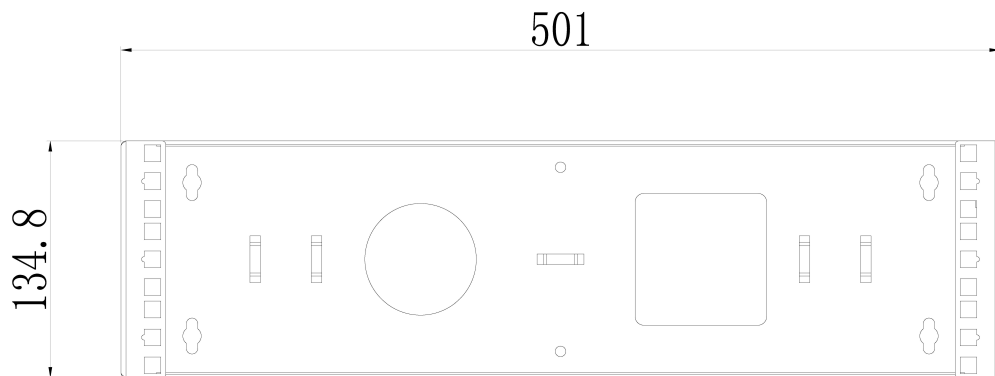

4XEM 3U Open Wall Mount Bracket

4XEM Part- 4XOPENWALL3U

NOTE: Picture may not represent the exact size,
see below for accurate size

4XEM's 3U 19" wall mounted open rack provides a durable and solid design. The 4XEM 3U open wall mount bracket features heavy gauge material to ensure a stable installation platform. The universal standard design is compatible with 19" equipment from popular manufacturers. The 3U open wall mount bracket also provides a swing hinge to allow for easy installation of equipment and cabling. They are designed specifically for small business, home offices, restaurants, classrooms and IT professionals!

Application

- Home office
- Small business
- Organize and clean up small networks
- Small space set up

4XEM Products Are Available At Your Favorite Online Retailers

Warranty Information	Warranty	1 Year
Hardware	Frame Type	Open Frame
	Hinged	Yes
	Reversible	Yes
	Industry Standards	EIA/ECA-310-E
	Mounting Hole Types	Square (For Cage Nut)
	Rack Type	2-Post
	U Height	3U
	Wall Mountable	Yes
Performance	Weight Capacity	35 kg [77.16 lbs]
Physical Characteristics	Color	Black
	Construction Material	SPCC Cold Rolled Steel
Product Measurements	Product Height	134.8 mm [5.31"]
	Product Width	501 mm [19.72"]
	Product Depth	305 mm [12.01"]
	Maximum Mounting Depth	approx. 255 mm [approx 10.04"]
	Weight of Product	2.5 kg [5.51 lbs.]
Packaging Information	Flat Pack (Assembly Required)	No
	Package Height	150 mm [5.91"]
	Package Width	515 mm [20.28"]
	Package Depth	320 mm [12.60"]
	Shipping (Package) Weight	3.9 kg [8.60 lbs.]
	Shipping Volume	0.025 CBM
	What's in the Box	Included in Package