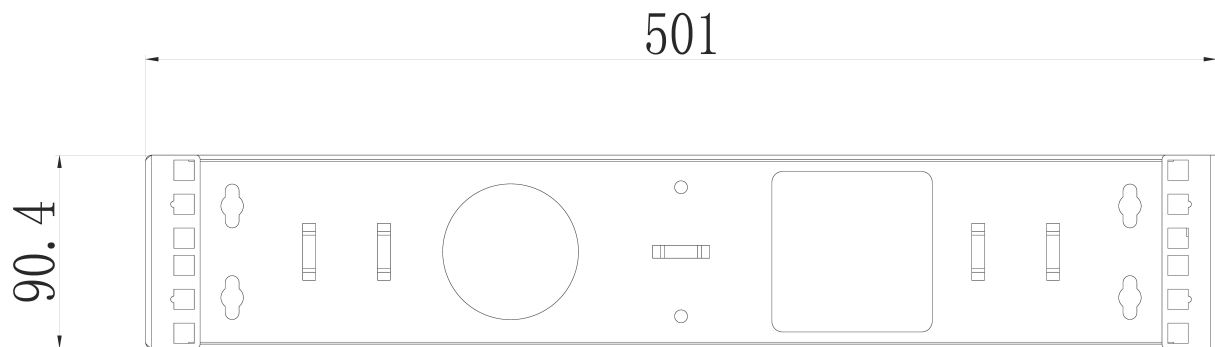

4XEM 2U Open Wall Mount Bracket

4XEM Part- 4XOPENWALL2U

NOTE: Picture may not represent the exact size,  
see below for accurate size

4XEM's 2U 19" wall mounted open rack provides a durable and solid design. The 4XEM 2U open wall mount bracket features heavy gauge material to ensure a stable installation platform. The universal standard design is compatible with 19" equipment from popular manufacturers. The 2U open wall mount bracket also provides a swing hinge to allow for easy installation of equipment and cabling. They are designed specifically for small business, home offices, restaurants, classrooms and IT professionals!

## Application

- Home office
- Small business
- Organize and clean up small networks
- Small space set up

**4XEM Products Are Available At Your Favorite Online Retailers**

<b>Warranty Information</b>	<b>Warranty</b>	1 Year
<b>Hardware</b>	<b>Frame Type</b>	Open Frame
	<b>Hinged</b>	Yes
	<b>Reversible</b>	Yes
	<b>Industry Standards</b>	EIA/ECA-310-E
	<b>Mounting Hole Types</b>	Square (For Cage Nut)
	<b>Rack Type</b>	2-Post
	<b>U Height</b>	2U
	<b>Wall Mountable</b>	Yes
<b>Performance</b>	<b>Weight Capacity</b>	35 kg [77.16 lbs.]
<b>Physical Characteristics</b>	<b>Color</b>	Black
	<b>Construction Material</b>	SPCC Cold Rolled Steel
<b>Product Measurements</b>	<b>Product Height</b>	90.4 mm [3.56"]
	<b>Product Width</b>	501 mm [19.72"]
	<b>Product Depth</b>	305 mm [12.01"]
	<b>Maximum Mounting Depth</b>	approx. 255 mm [approx. 10.04"]
	<b>Weight of Product</b>	1.8 kg [3.97 lbs.]
<b>Packaging Information</b>	<b>Flat Pack (Assembly Required)</b>	No
	<b>Package Height</b>	105 mm [4.13"]
	<b>Package Width</b>	515 mm [20.28"]
	<b>Package Depth</b>	320 mm [12.60"]
	<b>Shipping (Package) Weight</b>	3 kg [6.61 lbs.]
	<b>Shipping Volume</b>	0.017 CBM
<b>What's in the Box</b>	<b>Included in Package</b>	1 - 2U Wall-Mount Rack 8 - M6 Screws/washers/nuts 4 - Wall Anchors (Concrete)