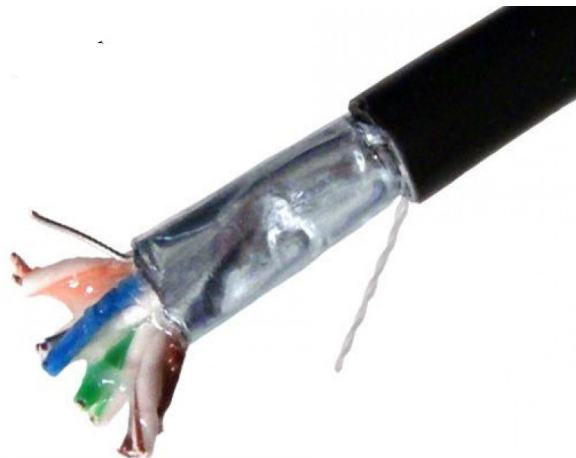

4XEM Gel Filled Cat5 Direct Burial Outdoor Cable

4XOCAT5E1000

UTP Cat5E Jelly-filled outdoor 0.50mm solid, copper, single LDPE black jacket, 300m/drum

1000FT Roll Outdoor CAT 5E CAT5E Ethernet Network Cable.

## Features

- Outdoor ready IP68 rated housing
- Direct burial cable
- 23AWG jacket
- Gigabit Network Ready
- 4-pair unshielded twisted pair
- Ideal choice for high-speed network

## Technical Information

Cable Type	Category 5e
Cable Characteristic	Patch Cable
Cable Length	1000 ft
Connector on First End	Bare Wire
Connector on Second End	Bare Wire
Features	Gel-filled
Device Supported	Network Device
American Wire Gauge	24 AWG
Data Transfer Rate	1000 MB/s