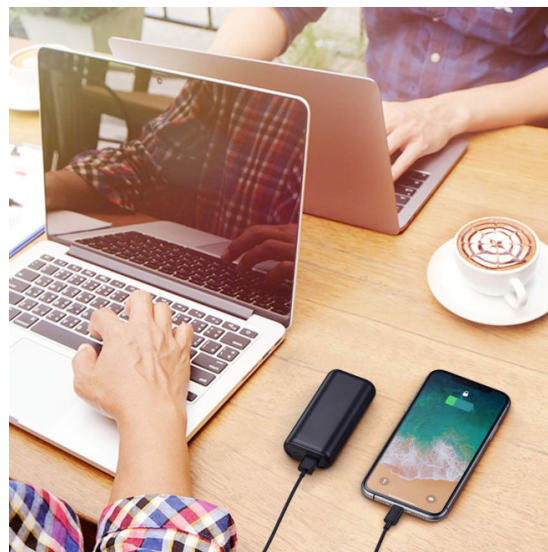

Applications:

- Charging
- At Home
- At the Office
- Travel
- Mobile
- Peripheral Power

4XEM Products Are Available At Your Favorite Online Retailers