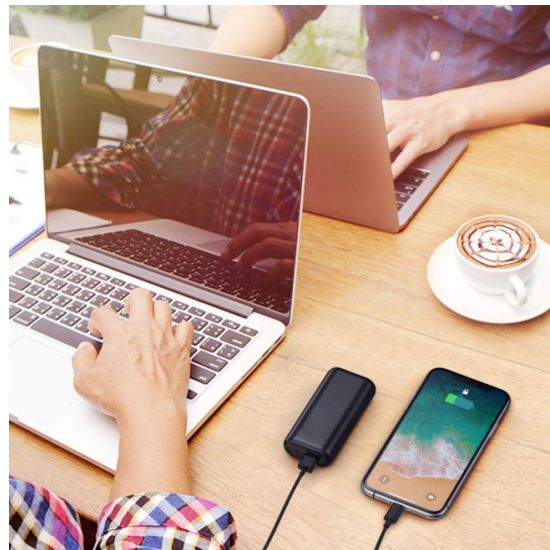

Applications:

- Charging
- At Home
- At the Office
- Travel
- Mobile
- Peripheral Power

4XEM Products Are Available At Your Favorite Online Retailers