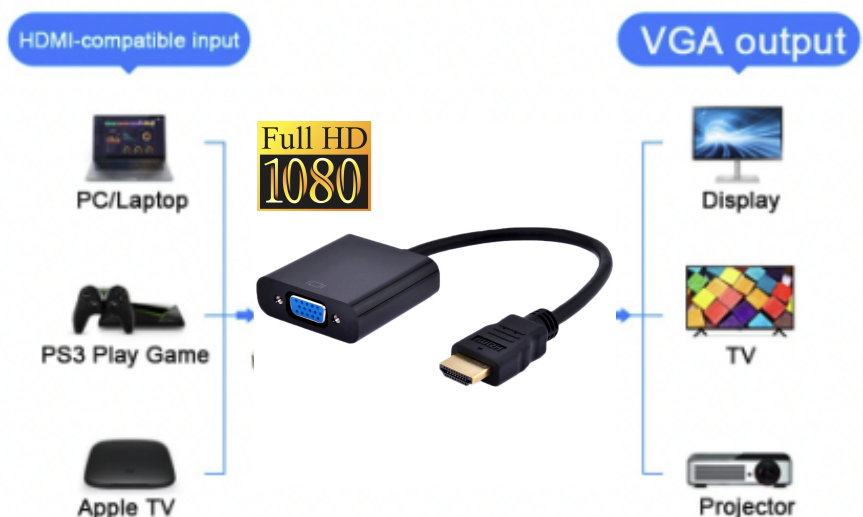

4XEM HDMI to VGA Adapter

4XEM Part- 4XHDMIVGAFAB

Go HDMI to VGA with ease with 4XEM's HDMI To VGA Adapter. Simply connect the HDMI output from your video source to the VGA input of a monitor or projector for a pristine image and support for resolutions up to 1080p (1920x1080). The compact, plug-and-play design guarantees a quick and easy setup. High quality materials and construction ensures years of dependable performance. Transform an HDMI signal to VGA with ease and eliminate the expense of upgrading older VGA monitors for compatibility.

4XEM Products Are Available At Your Favorite Online Retailers

WWW.4XEM.COM

Contact Todd Schaus 4XEM sales Rep
1-866-999-4936 Ext.104 tschaus@4xem.com

Features:

- Active conversions
- Black PVC shielding
- VGA connection
- HDMI connection
- Small form factor
- Male to Female connections

Application(s):

- Home A/V
- Office A/V
- Adapter
- Connect your device to the big screen
- Convert signals actively
- Extend or Mirror Displays

4XEM Products Are Available At Your Favorite Online Retailers

DATA SHEET

Warranty Information	Warranty	Lifetime
Hardware	Active or Passive	Active
	Supported Direction	One-Way
	Cable Jacket Type	(PVC) polyvinyl chloride
	Fire Rating	CMG Rated (General Purpose)
	Audio	No
	Video	Yes
Performance	Supported Resolution(s)	1920 x 1200 >/=
Connector(s)	Connector A (Source)	1 - HDMI Male
	Connector B (Display)	1 - VGA Female
Physical Characteristics	Cable Length	10 in
	Color	Black
	Product Height	0.6 in
	Product Length	10 in
	Product Width	2 in
	Weight of Product (approx.)	1.6 oz
Packaging Information	Package Height	0.6 in
	Package Length	7 in
	Package Width	5 in
	Shipping (Package) Weight (approx.)	1.7 oz
What's in the Box	Included in Package	1 - HDMI Male to VGA Female adapter cable