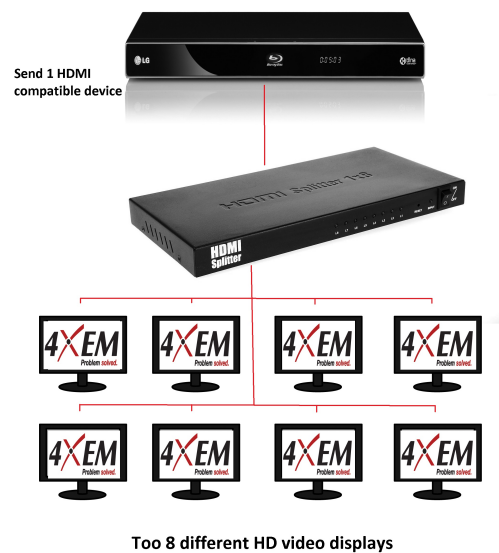

**2x8 Port HDMI Splitter/Switcher Supports 3D 4K/2K**

**4XHDMI2X84K**

The 4XEM HDMI Switcher/splitter 2x8 can connect 2 HD sources with 8 HD displays. Switch between the 2 HD sources and amplify your HDMI signal simultaneously to eight displays. The 4XEM HDMI switch/splitter 2x8 can support the highest video resolution 3840x2160 at 30Hz.

Problem it solves: The 4XEM 8 port HDMI switcher/splitter and amplifier reduces the exchange of cables, helping reduce the wear and tear on your HDMI ports. The 8 port HDMI switcher/splitter delivers a pure signal while the fully shielded conductors provide complete immunity to EMI/RFI. When connecting any of your HDMI compatible devices, always trust 4XEM Connectivity!

## Features:

- 4XEM unmatched 2year warranty
- Supports 8 HDMI outputs
- Supports HDMI 1.4b
- Supports 3.2Gbps data rate for tmds clock up to 320Mhz
- Simple plug and play installation
- Full support for the highest video resolution 3840×2160 and 3D
- Compatible with all HDMI supported devices
- One HDMI 1.3b input signal split to 8 HDMI 1.3b sink devices
- Supports deep color8/10/12bit
- Supports standard AWG26 cable
- 1080p and below supports input up to 15m, output up to 25m
- 4K supports input up to 12m, output up to 15m