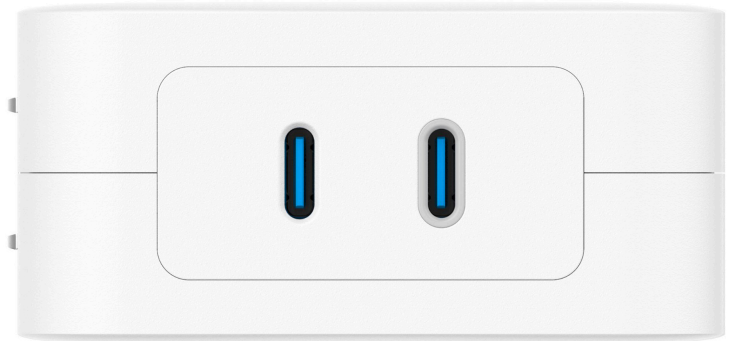

4XEM's 100W Wall Charger Dual USB-C

4XEM Part- 4XGAN010100WW

4XEM's 100W USB-C offers amazing charging power and speed with two USB ports capable of charging a variety of devices simultaneously. USB-A has long been a standard port allowing for charging or power to legacy and current devices; however, USB-C is rapidly becoming a new standard for charging devices, allowing for up to 100W charging for power at faster speeds. This device features 2x USB-C ports. Keep your USB devices charged on the go or at home reliably with 4XEM's USB-C Wall Charger.

## Features:

- 100-Watt power budget
- 2x USB-C port
- Wall mounted charger
- Compatible with any USB charged device
- Compact travel size
- Rounded edges
- Fast Charging