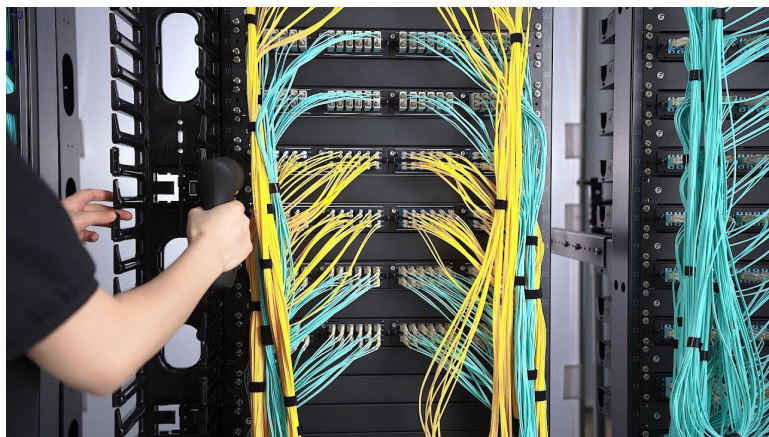

Features:

- Experience a simpler way to connect devices with the entire business network
- Features Fiber Optic cable type
- Fast 10 Gbps performance
- Each end supports high quality, pull proof LC connectors
- Strong PVC jacket to protect cable

Applications:

- Home
- Connections
- Office
- Servers

4XEM Products Are Available At Your Favorite Online Retailers