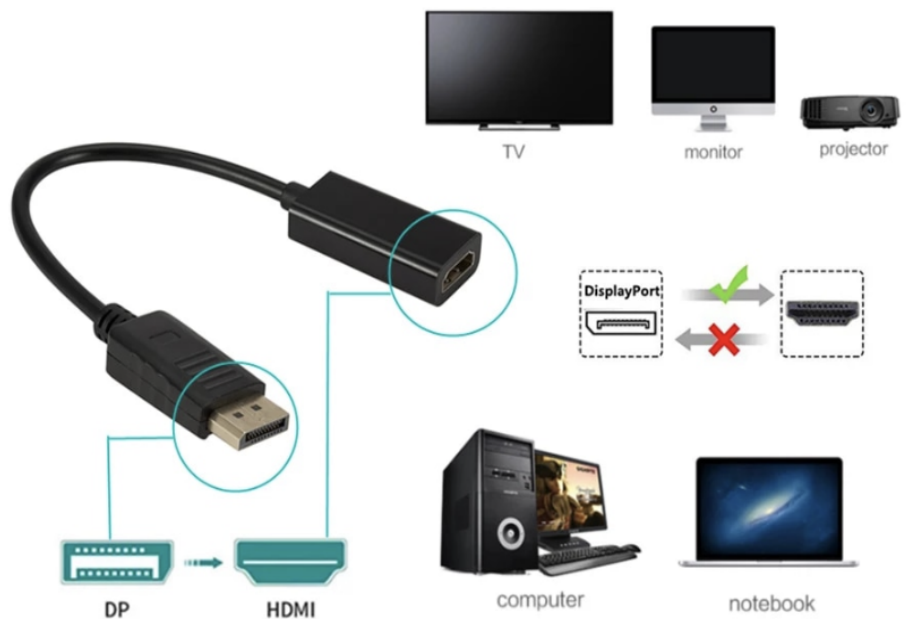

**4XEM 10" DisplayPort To HDMI M/F Adapter Cable**

4XEM Part- 4XDPMHDMIFA10

Easily connect your HDMI monitor or HDTV to a DisplayPort video source using 4XEM's DisplayPort to HDMI Adapter (4XDPMHDMIFA). Supporting resolutions up to 1920x1200, this passive connector requires a DP++ port to take full advantage of HDMI video quality. It will also support a DVI signal. DisplayPort signals are passed through with 1080p video resolution supported. A durable and quality build ensures long life enjoyment.

## Features:

- Offers intense audio and video compatibility
- Features DisplayPort cable type
- Strengthened connector shielding
- No locking mechanism; plug in or unplug with ease
- Polished/Smooth coating for a modern look

## Application(s):

- Home
- Office
- Video
- Convenience
- Adaptor

4XEM Products Are Available At Your Favorite Online Retailers

**DATA SHEET**

Warranty Information	Warranty	2 Year
Hardware	Active or Passive	Passive
	Direction	Uni Directional
	Cable Jacket Type	PVC - Polyvinyl Chloride
	Fire Rating	CMG Rated (General Purpose)
	Audio	Yes
	Video	Yes
Performance	Max. Resolution	3840 x 2160 (~30Hz)
Connector(s)	Connector A	1 - DisplayPort (20 pin)
	Connector B	1 - HDMI (19 pin)
Physical Characteristics	Cable Length	10 in
	Color	Black
	Product Height	0.6 in
	Product Length	10 in
	Product Width	2.5 in
	Weight of Product	1.6 oz
Packaging Information	Package Height	0.6 in
	Package Length	6 in
	Package Width	5 in
	Shipping (Package) Weight	1.7 oz
What's in the Box	Included in Package	1 - DisplayPort To HDMI Adapter Cable