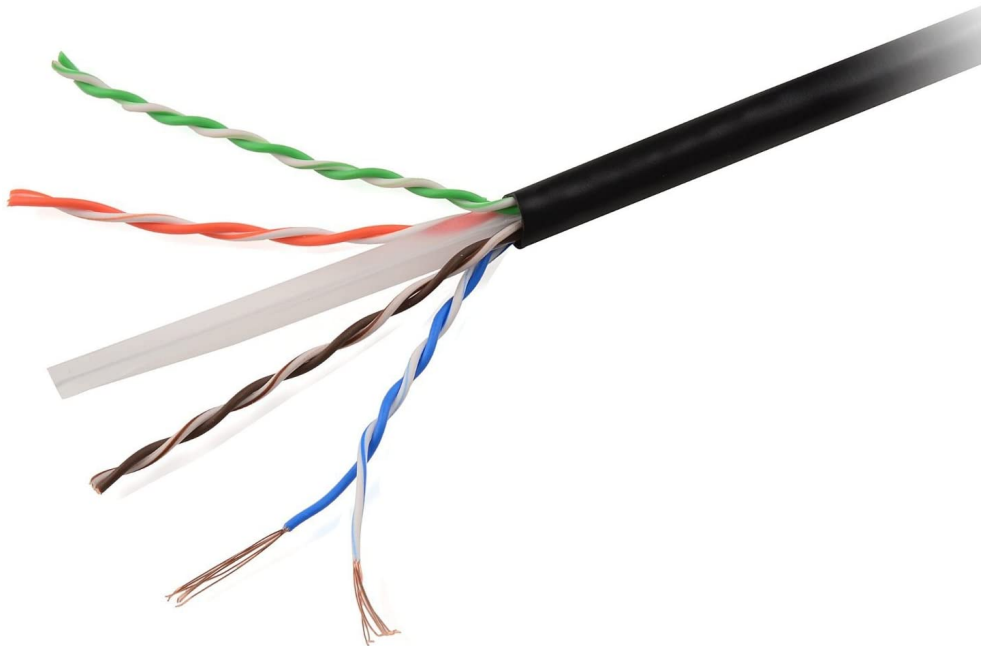

4XEM 1000 ft Roll Black Cat6 Stranded CM-Rated For In-Wall Use

4XEM Part- 4XCAT6STRANDBK

4XEM's Cat6 cables are available in a 1,000-foot easy spool, bulk box. The high-density cable is perfect for Network, Voice, and Multimedia. the cable is foot marked for intuitive modification based on consumer needs. Cat6 cables and connectors are made with a Stranded conductor core that improves flexibility for an easy installation. The Stranded conductors are also more damage resistant, able to withstand scratches, nicks, bending and vibration making for a more durable cable than a Solid cable.

Problem it solves: The 4XEM Bulk Cat6 Stranded Cable will help you with all your integration projects. Snag free pulling and flawless connectivity. You will finish your job with ease!

4XEM Products Are Available At Your Favorite Online Retailers

WWW.4XEM.COM

Contact Todd Schaus 4XEM sales Rep
1-866-999-4936 Ext.104 tschaus@4xem.com

Features

- CAT6 rating of 250MHz
- 1000 Foot roll/305 m
- Oxygen free copper conductor material
- Stranded conductor core
- 24 AWG wire gauge
- CM – General Purpose Fire rating (suitable for in-wall)
- Damage Resistant – withstand starches, nicks, vibrations, and bending
- Easy spool box - Ideal for network installation
- Color: Black