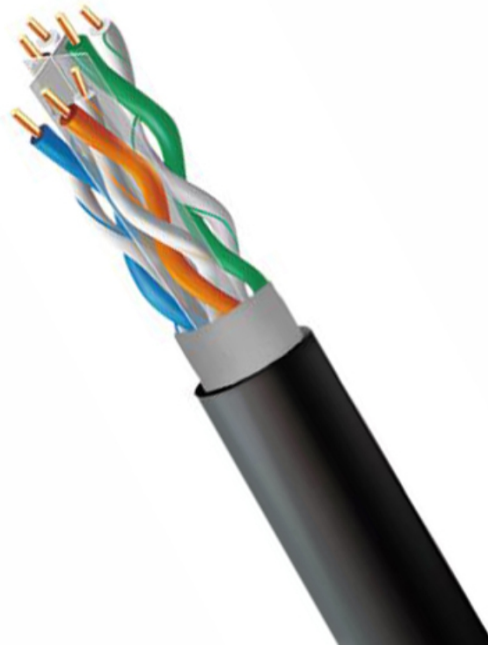

4XEM CAT 6 1000FT (305m) Outdoor Bulk Cable - with Gel

4XEM Part- 4XCAT6OUTDOOR

Introducing 4XEM's 1000ft CAT6 Pure Copper Outdoor Bulk Cable – with Gel, the ultimate solution for robust and reliable network installations. Engineered with cutting-edge technology, this high-performance cable is designed to exceed industry standards, ensuring seamless connectivity for your outdoor networking needs. The pure copper construction guarantees superior signal integrity and data transmission, while the durable outer jacket provides maximum protection against harsh environmental conditions.

The cable's gel-filled design, adds an extra layer of protection against moisture and extreme weather conditions. This makes it ideal for outdoor installations, ensuring that your network remains secure and reliable even in challenging environments. The 1000ft length allows for versatile and flexible installations, making it a cost-effective solution for various projects.

Application

- Home office
- Small business
- Home Internet
- Networking

4XEM Products Are Available At Your Favorite Online Retailers

DATA SHEET

Warranty Information	Warranty	Lifetime
Performance	Cable Rating	CAT6 - 250 MHz
Hardware	Cable Jacket Material Fire Rating	PE (Polyethylene) CMG - General Purpose (Suitable Outdoor)
Physical Characteristics	Color Conductor Material Conductor Core Wire Gauge Shielded Twisted Pair Divider Cable OD Cable Length Weight of Product	Black Pure Copper Solid - with Gel 24 AWG No Yes 0.23 in [6.0 mm] 1000 ft [304.9 m] 20.13 lbs [9.13 kg]
Packaging Information	Package Type Package Height Package Width Package Length Shipping (Package) Weight	Wooden Drum 19.88 in [505 mm] 16.34 in [415 mm] 8.07 in [205 mm] 20.13 lbs [9.13 kg]
What's in the Box	Included in Package	1000 ft Roll of C6 Outdoor Pure Copper Bulk Cable