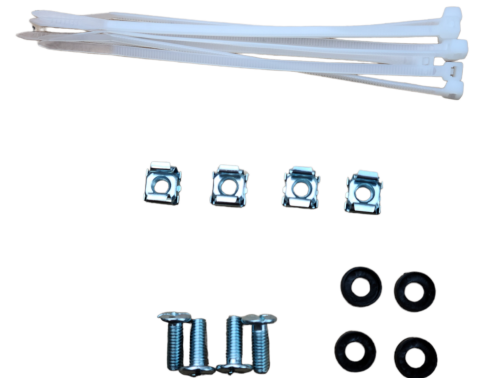

4XEM's CAT6A 48- Port Patch Panel

4XEM Part- 4XCAT6APATCH48

4XEM's CAT6A 48-port panel is a great tool to efficiently organize your networks. Meeting or exceeding CAT6A wiring specifications, all that is needed for set-up is to plug in your cables into one of the 48 jacks to start organizing your high-density network. Not only does the panel immediately aid in keeping your cables neat it also comes equipped with labels to further keep your network organized. Fully rated for 10 Gbps transfer speeds will make it so you will not lose speed for this organization. Easily mountable and intuitive set-up allows for a quick turn around on cleaning up your network.

Features:

- CAT6A compatible
- Easy to install
- Fits in standard 19" Rack/Server Rack
- Colour: Black
- Shielded to protect against EMI/RFI interference
- 110-Type Pinch Block termination style
- Industry Standard IDC 110 terminal blocks for fast and simple cable terminations
- Accommodates 22-24AWG solid, shielded CAT6A cabling

Applications:

- Home
- Office
- Organization
- Networking

4XEM Products Are Available At Your Favorite Online Retailers

Warranty Information	Warranty	1 Year
Hardware	Cabling Standard Mounting Ethernet Ports Termination Style Wiring Diagram	Cat 6A Rackmount 48 110-Type Punch Block T568A/T568B
Physical Characteristics	Color Material Rack Occupancy Product Height Product Width Product Length Weight of Product	Black Steel 2U 3.50 in [88.90 mm] 19.00 in [482.6 mm] 1.34 in [34.1 mm] 2.06 lbs [934 g]
Packaging Information	Package Height Package Width Package Length Shipping (Package) Weight	2.44 in [62 mm] 20.16 in [512 mm] 3.86 in [98 mm] 2.38 lbs [1.08 kg]
What's in the Box	Included in Package	1x 48 Port Cat 6A Patch Panel 4x M6 Screws 4x M6 Cage Nuts 4x Plastic Washers 8x Zip Ties