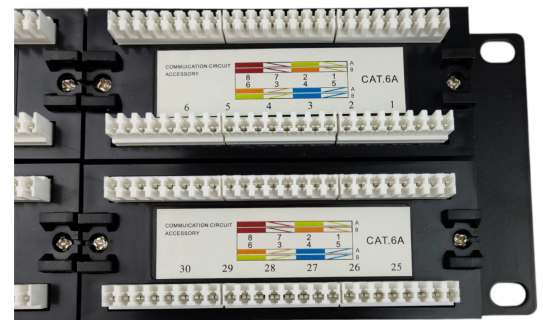

4XEM's CAT6A 48- Port Patch Panel

4XEM Part- 4XCAT6APATCH48

4XEM's CAT6A 48-port panel is a great tool to efficiently organize your networks. Meeting or exceeding CAT6A wiring specifications, all that is needed for set-up is to plug in your cables into one of the 48 jacks to start organizing your high-density network. Not only does the panel immediately aid in keeping your cables neat it also comes equipped with labels to further keep your network organized. Fully rated for 10 Gbps transfer speeds will make it so you will not lose speed for this organization. Easily mountable and intuitive set-up allows for a quick turn around on cleaning up your network.

Features:

- CAT6A compatible
- Easy to install
- Fits in standard 19" Rack/Server Rack
- Colour: Black
- Shielded to protect against EMI/RFI interference
- 110-Type Pinch Block termination style
- Industry Standard IDC 110 terminal blocks for fast and simple cable terminations
- Accommodates 22-24AWG solid, shielded CAT6A cabling

Applications:

- Home
- Office
- Organization
- Networking

4XEM Products Are Available At Your Favorite Online Retailers

Warranty Information	Warranty	1 Year
Hardware	Cabling Standard Mounting Ethernet Ports Termination Style Wiring Diagram	Cat 6A Rackmount 48 110-Type Punch Block T568A/T568B
Physical Characteristics	Color Material Rack Occupancy Product Height Product Width Product Length Weight of Product	Black Steel 2U 3.50 in [88.90 mm] 19.00 in [482.6 mm] 1.34 in [34.1 mm] 2.06 lbs [934 g]
Packaging Information	Package Height Package Width Package Length Shipping (Package) Weight	2.44 in [62 mm] 20.16 in [512 mm] 3.86 in [98 mm] 2.38 lbs [1.08 kg]
What's in the Box	Included in Package	1x 48 Port Cat 6A Patch Panel 4x M6 Screws 4x M6 Cage Nuts 4x Plastic Washers 8x Zip Ties