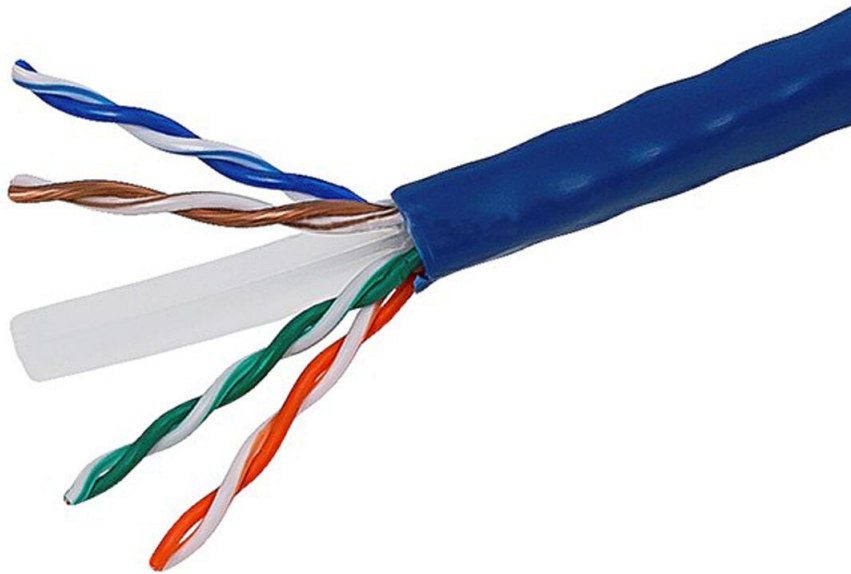

4XEM 1000 ft Roll Blue Cat5e Stranded CM-Rated For In-Wall Use

4XEM Part- 4XCAT5ESTRANDB

4XEM's Cat5E cables are available in a 1,000-foot easy spool, bulk box. The high-density cable is perfect for Network, Voice, and Multimedia. The cable is foot marked for intuitive modification based on consumer needs. Cat5e cables and connectors are made with a Stranded conductor core that improves flexibility for an easy installation. The Stranded conductors are also more damage resistant, able to withstand scratches, nicks, bending and vibration making for a more durable cable than a Solid cable.

Problem it solves: The 4XEM Bulk Cat5E Stranded Cable will help you with all your integration projects. Snag free pulling and flawless connectivity. You will finish your job with ease!

**4XEM Products Are Available At Your Favorite Online Retailers**

## Features

- Cat5e bulk cable, connector free
- 1000 Foot roll/305 m
- Stranded Oxygen free copper 24 AWG cable
- Damage Resistant – withstand starches, nicks, vibrations, and bending
- Easy spool box - Ideal for network installation
- Ideal for indoor use, and patch cables
- Outside jacket comes in a blue finish