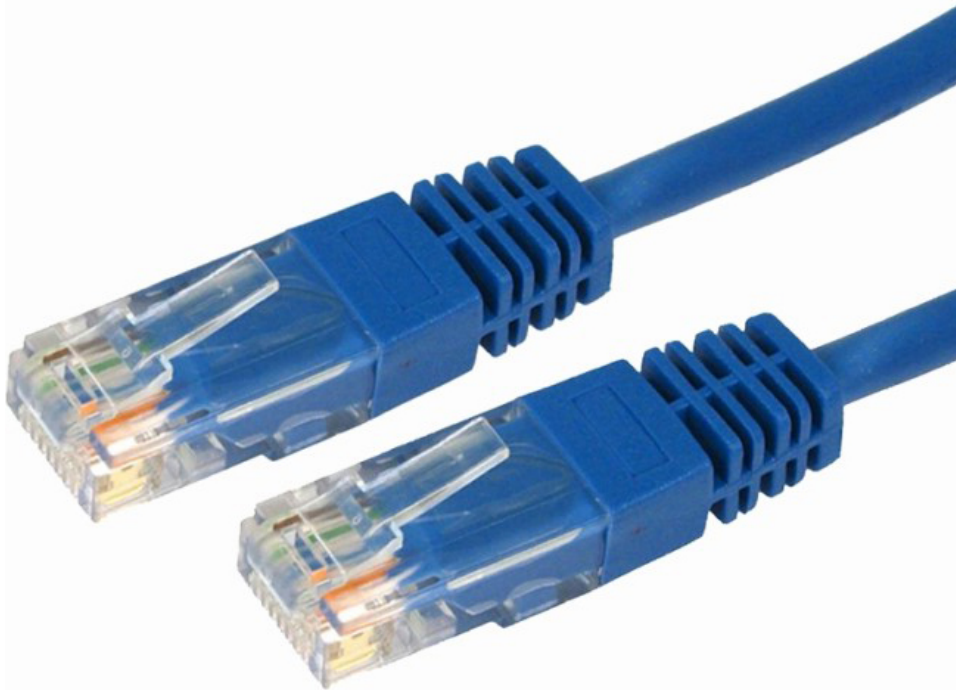

4XEM's Cat 5E 100ft Plenum cable (Blue)

4XEM Part- 4XC5E100BLP

4XEM's Cat5E cables are available in a 100-foot plenum cable. The high-density cable is perfect for Network, Voice, and Multimedia. Cat5e cables and connectors are made with a Stranded conductor core that reduces crosstalk and system noise. This cable has been Plenum rated for higher fire resistance which allows it to be installed where standard PVC shielding cannot be. The cables are ideal for high-end solutions such as Gigabit Ethernet, and broadband video.

Problem it solves: The 4XEM Plenum Cat5E Cable will help you with all your integration projects. High fire resistance and flawless connectivity. You will finish your job with ease!

4XEM Products Are Available At Your Favorite Online Retailers

WWW.4XEM.COM

Contact Todd Schaus 4XEM sales Rep
1-866-999-4936 Ext.104 tschaus@4xem.com

Features

- Cat5e cable
- 100 Foot in length
- Stranded CCA (Copper Clad Aluminum) 26 AWG
- Gigabit Network Ready
- Plenum rated – High degree Fire resistance rated
- For indoor use, patch cables, crossover cables
- Outside jacket comes in a Blue finish

Application

- Server room
- Office
- Network
- Organization

4XEM Products Are Available At Your Favorite Online Retailers

Warranty Information	Warranty	Lifetime
Performance	Cable Rating	CAT5E - 100 MHz
Connector(s)	Connector A Connector B	RJ-45 Male - EIA/TIA 568B Pinout RJ-45 Male - EIA/TIA 568B Pinout
Hardware	Cable Jacket Material Snagless Shielding Fire Rating	PVC - Polyvinyl Chloride No No CMP - Plenum
Physical Characteristics	Colour Conductor Type Wire Gauge Cable OD Cable Length Weight of Product	Blue Stranded CCA (Copper-Clad Aluminum) 26 AWG 0.20 in [5.2 mm] 100 ft [30.5 m] 21.73 oz [616 g]
Packaging Information	Package Type Package Height Package Width Package Length Shipping (Package) Weight	Poly-Bag 9.45 in [240 mm] 8.19 in [208 mm] 2.70 in [68.6 mm] 21.87 oz [620 g]
What's in the Box	Included in Package	100 ft Blue C5E Plenum Ethernet Patch Cable