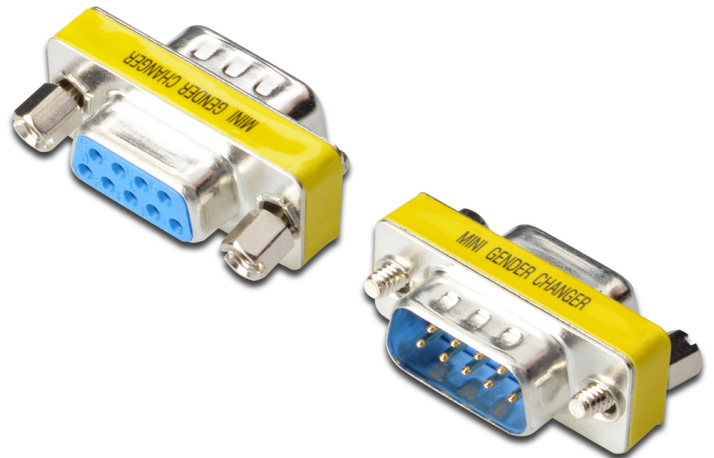

4XEM DB9 Serial 9-Pin male to female Adapter

4XEM Part- 4X9PINMF

4XEM's durable and high quality DB9 Serial 9-Pin Male to Female Adapter will convert a 9-Pin serial cable with a Male connection to a 9-Pin Female connection. Ideal for coupling two 9-Pin cables/ connectors. 4XEM's well crafted serial ports will reliably connect your devices serving all your data connection needs. Look no further when searching for a solution to couple your serial connections together. With our trusted connection technology, 4XEM has got your back!

4XEM Products Are Available At Your Favorite Online Retailers

WWW.4XEM.COM

Contact Todd Schaus 4XEM sales Rep
1-866-999-4936 Ext.104 tschaus@4xem.com

Features:

- The data transfer adapter gives error-free transmission with high-speed
- Fast and reliable Serial adapter
- Strong metal housing
- reinforced male/female connectors
- Labeled outside shield

Application(s):

- Home
- Office
- Dial up modems
- Network Configuration
- GPS systems

4XEM Products Are Available At Your Favorite Online Retailers

DATA SHEET

Warranty Information	Warranty	2 Year
Hardware	Active or Passive	Passive
	Direction	Uni Directional
	Cable Jacket Type	N/A
	Fire Rating	CMG Rated (General Purpose)
	Audio	No
	Video	No
Performance	Max. Resolution	N/A
Connector(s)	Connector A	1 - DB-9 (9 pin, D-Sub)
	Connector B	1 - DB-9 (9 pin, D-Sub)
Physical Characteristics	Cable Length	0 in
	Color	Silver/Yellow
	Product Height	0.6 in
	Product Length	1 in
	Product Width	2 in
	Weight of Product	1.1 oz
Packaging Information	Package Height	0.6 in
	Package Length	4 in
	Package Width	3 in
	Shipping (Package) Weight	1.7 oz
What's in the Box	Included in Package	1 - DB9 Serial 9-Pin Male to Female Adapter