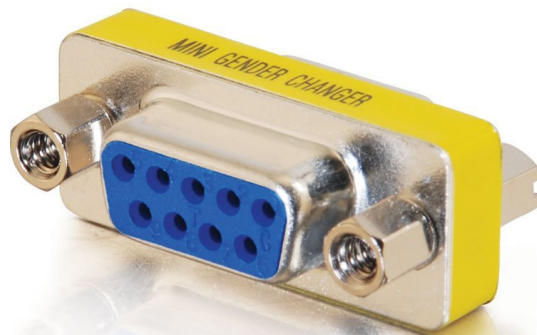

4XEM DB9 Serial 9-Pin male to female Adapter

4XEM Part- 4X9PINMF

4XEM's durable and high quality DB9 Serial 9-Pin Male to Female Adapter will convert a 9-Pin serial cable with a Male connection to a 9-Pin Female connection. Ideal for coupling two 9-Pin cables/ connectors. 4XEM's well crafted serial ports will reliably connect your devices serving all your data connection needs. Look no further when searching for a solution to couple your serial connections together. With our trusted connection technology, 4XEM has got your back!

4XEM Products Are Available At Your Favorite Online Retailers

WWW.4XEM.COM

Contact Todd Schaus 4XEM sales Rep
1-866-999-4936 Ext.104 tschaus@4xem.com

Features:

- The data transfer adapter gives error-free transmission with high-speed
- Fast and reliable Serial adapter
- Strong metal housing
- reinforced male/female connectors
- Labeled outside shield

Application(s):

- Home
- Office
- Dial up modems
- Network Configuration
- GPS systems

4XEM Products Are Available At Your Favorite Online Retailers

DATA SHEET

Warranty Information	Warranty	2 Year
Hardware	Active or Passive	Passive
	Direction	Uni Directional
	Cable Jacket Type	N/A
	Fire Rating	CMG Rated (General Purpose)
	Audio	No
	Video	No
Performance	Max. Resolution	N/A
Connector(s)	Connector A	1 - DB-9 (9 pin, D-Sub)
	Connector B	1 - DB-9 (9 pin, D-Sub)
Physical Characteristics	Cable Length	0 in
	Color	Silver/Yellow
	Product Height	0.6 in
	Product Length	1 in
	Product Width	2 in
	Weight of Product	1.1 oz
Packaging Information	Package Height	0.6 in
	Package Length	4 in
	Package Width	3 in
	Shipping (Package) Weight	1.7 oz
What's in the Box	Included in Package	1 - DB9 Serial 9-Pin Male to Female Adapter