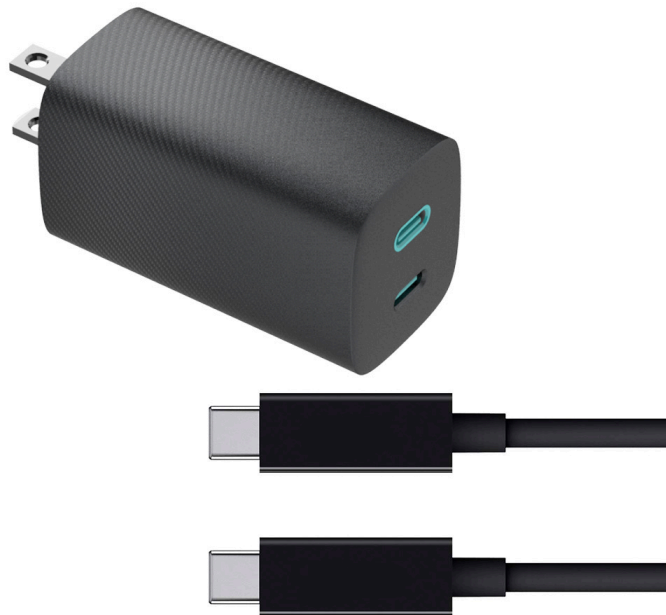

4XEM 45W 10FT USB-C to USB-C Laptop GaN Charging Kit – Black

4XEM Part- 4X45WCHRGKIT10B

The kit adheres to industry standards with USB-PD 3.0 and USB 3.2 Gen 2, boasting a data rate of 10Gbps, and offers video support through the USB Type C cable. The E-Marker technology enables a maximum 100W power delivery, ensuring efficient charging. With CE certification, you can trust the charger's safety and quality. With a total power budget of 45W and a max power delivery of 45W, this charger handles multiple devices effortlessly. The input voltage range of 100-240VAC ensures global compatibility. The output voltage ranges from 5V to 20V for optimal device charging. For schools and businesses, the 4XEM 45W USB-C Charging Kit is a reliable, efficient, and versatile solution to keep all your devices powered up. Don't compromise on charging quality—choose 4XEM.

4XEM Products Are Available At Your Favorite Online Retailers

WWW.4XEM.COM

**Contact Todd Schaus 4XEM sales Rep
1-866-999-4936 Ext.104 tschaus@4xem.com**

Features

- 45W GaN charger kit for schools and businesses
- Dual USB Type-C ports
- Compact design with retractable prongs for portability
- USB-PD 3.0 and USB 3.2 Gen 2 compliant
- 10ft durable USB-C to USB-C cable included
- 100W E-Marker technology for fast and efficient charging
- CE certified for safety and quality
- Wide input voltage range (100-240VAC)
- Package includes charger and cable
- Ideal for powering laptops and other devices in various environments.