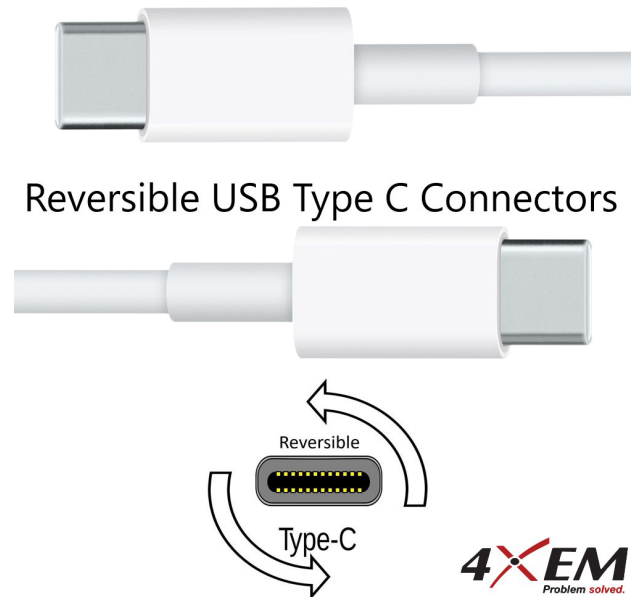

Features

USB-C 25W Fast Charging, Quick Charge 3.0 Wall Charger Features:

- 4XEM 25W PD USB-C Charger:
- 1x USB Type-C Female charging port
- 25W total power budget
- 25W Max Power Delivery
- CE certified
- Standard NA wall charger with non-retractable prongs
- Color: White

4XEM 3FT/1M USB-C TO USB-C CABLE M/M USB 3.1 GEN 2 10GBPS White:

- 10 Gbps data transfer rates
- E-marked for 100W power delivery
- Meets USB 3.2 Gen 2 industry standards
- USB-C to USB-C male connectors
- Bidirectional use (no designated input or output end)
- Supports video (source and display must support DP Alt Mode)
- 3FT in length
- Color: White

Application

- Phone Calls
- At Home
- At the Office
- Travel

4XEM Products Are Available At Your Favorite Online Retailers