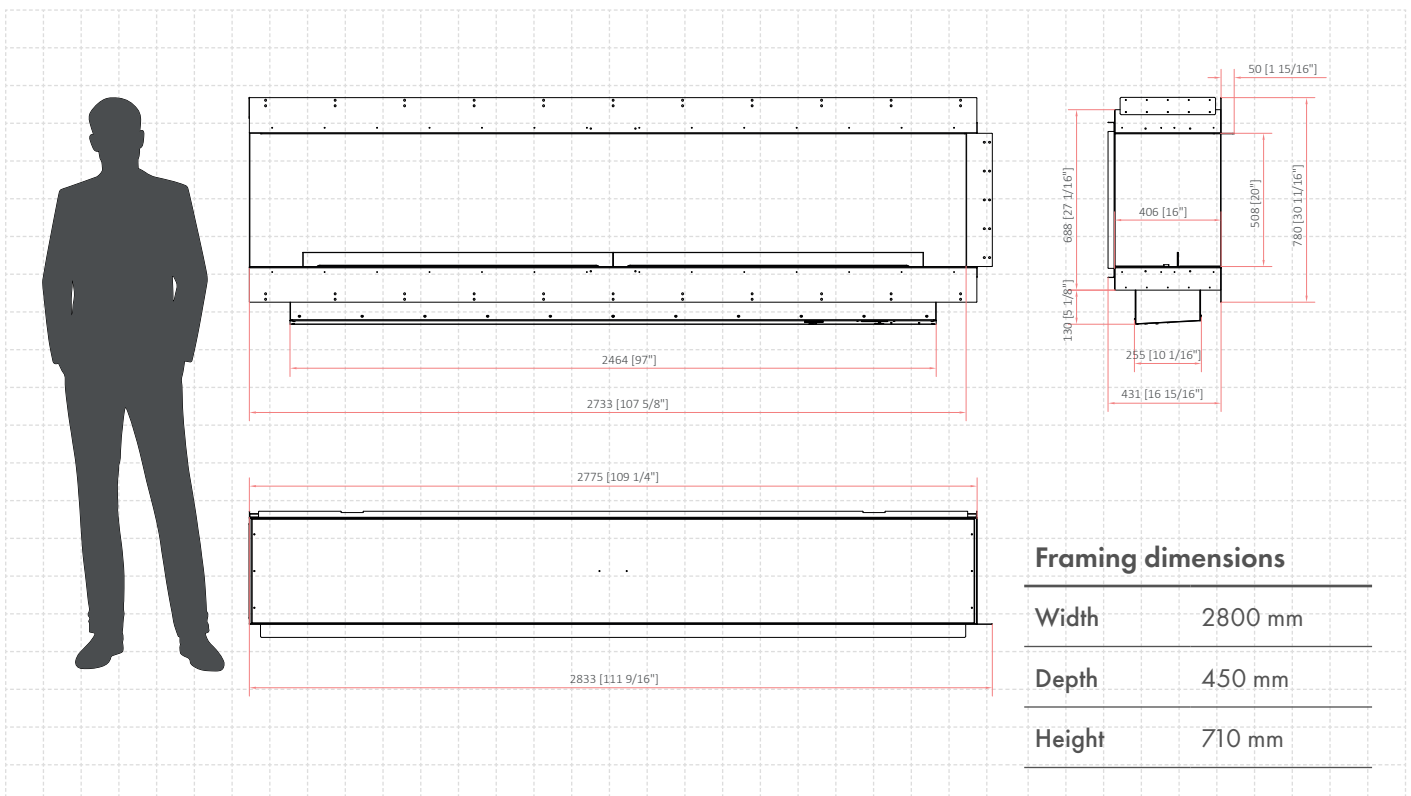

Forma 2700 Left Corner

Burner model	FLA4 2490 (BEV Technology®)
Fuel tank capacity	14.8 L
Maximum burn time	10 hours
Maximum heat output	22.5 kW
Minimum room cubature	225 m³
Flame height regulation	6 stages
Weight	201.4 kg
Fuel type	bioethanol 95 - 96,6%
Flue	not required
Air change rate	1 space volume per hour
Power supply	230 V
Finish	black powder coating
Materials	steel, galvanized steel, toughened glass
Application	for indoor use only

CONTROL OPTIONS

included

included

optional

'FLA4 NET-ZERO' APP

Control the fire with your smartphone!

OPTIONAL DECORATIVE TRAY

Decorative tray with 5 ceramic logs or white stones installed on the burner, behind the fireline.

O-TL certified

Manufactured to UL standards