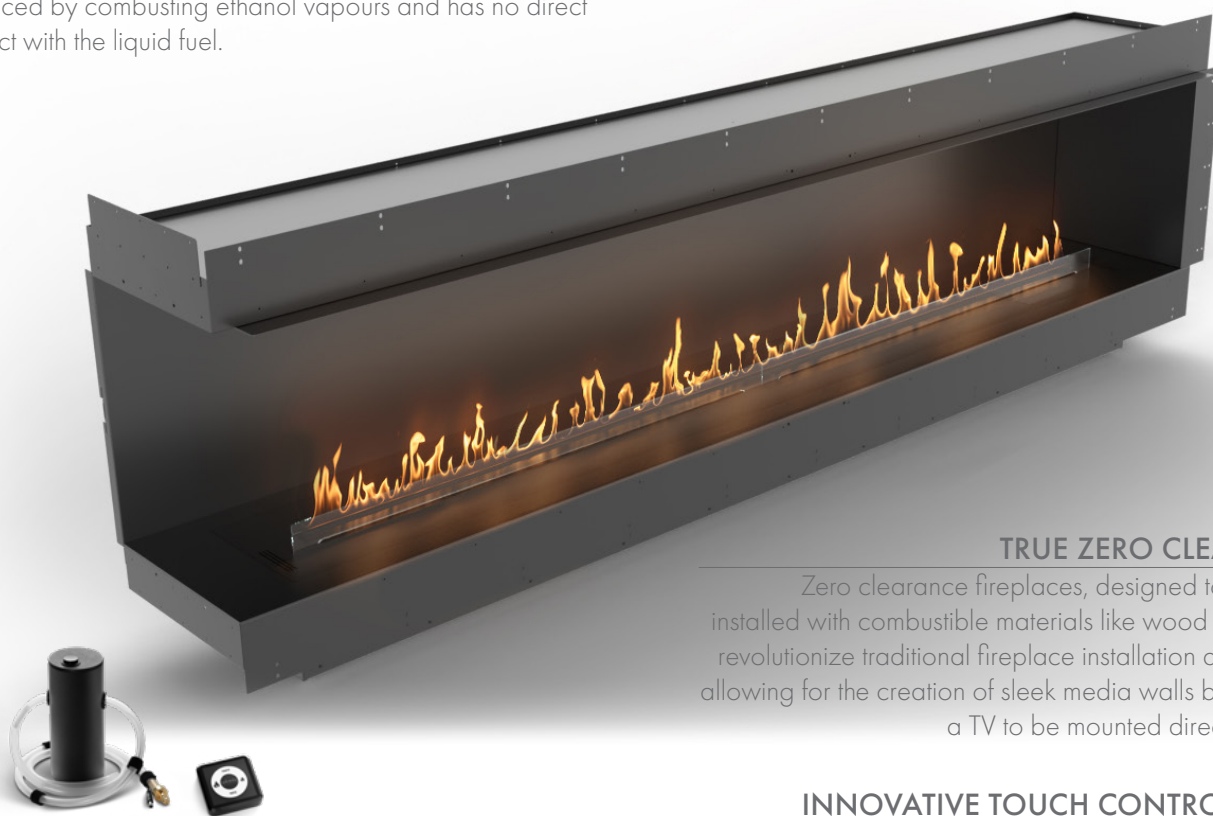

FORMA 2700 LEFT CORNER

WITH FLA4 2490 AUTOMATIC BEV® BURNER

Net Zero fireplace with the BEV Technology®

AUTOMATIC BEV® BURNER

The automatic burner with the patented BEV Technology® is the most advanced product in the industry ensuring the cleanest burning process without any smoke, smell or ash. The flame is produced by combusting ethanol vapours and has no direct contact with the liquid fuel.

NEW BURNER DESIGN

The FLA4 design features a sleek black burner with a hidden filament and a holder-free glass panel that seamlessly slides into place. This contemporary update offers both aesthetic appeal and enhanced functionality.

TRUE ZERO CLEARANCE

Zero clearance fireplaces, designed to be safely installed with combustible materials like wood or drywall, revolutionize traditional fireplace installation and design, allowing for the creation of sleek media walls by enabling a TV to be mounted directly above.

Forma 2700 Left Corner

Burner model	FLA4 2490 (BEV Technology®)
Fuel tank capacity	14.8 L
Maximum burn time	10 hours
Maximum heat output	22.5 kW
Minimum room cubature	225 m ³
Flame height regulation	6 stages
Weight	201.4 kg
Fuel type	bioethanol 95 - 96,6%
Flue	not required
Air change rate	1 space volume per hour
Power supply	230 V
Finish	black powder coating
Materials	steel, galvanized steel, toughened glass
Application	for indoor use only