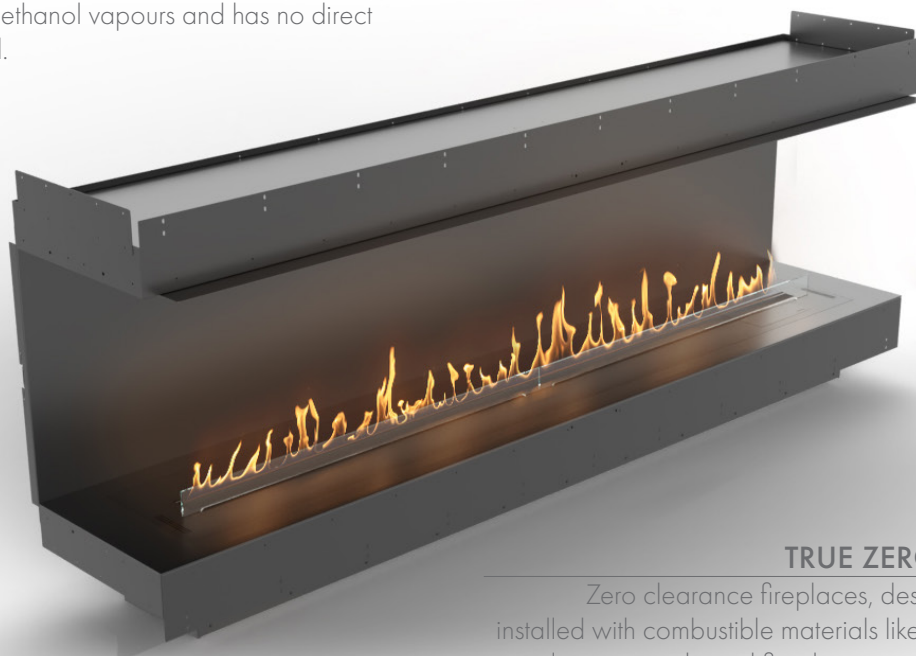

FORMA 2300 THREE-SIDED

WITH FLA4 1990 AUTOMATIC BEV® BURNER

Net Zero fireplace with the BEV Technology®

AUTOMATIC BEV® BURNER

The automatic burner with the patented BEV Technology® is the most advanced product in the industry ensuring the cleanest burning process without any smoke, smell or ash. The flame is produced by combusting ethanol vapours and has no direct contact with the liquid fuel.

TRUE ZERO CLEARANCE

Zero clearance fireplaces, designed to be safely installed with combustible materials like wood or drywall, revolutionize traditional fireplace installation and design, allowing for the creation of sleek media walls by enabling a TV to be mounted directly above.

INNOVATIVE TOUCH CONTROL PANEL

The touch control panel in the FLA4 fireplace combines modernity with elegance, being concealed behind a flap. With it, you can easily adjust the fireplace settings, check fuel levels, or set a shut-off timer. Additionally, the child lock feature ensures safety for the youngest users.

Forma 2300 Three-Sided

Burner model	FLA4 1990 (BEV Technology®)
Fuel tank capacity	11.7 L
Maximum burn time	10 hours
Maximum heat output	18.0 kW
Minimum room cubature	180 m ³
Flame height regulation	6 stages
Weight	134.8 kg
Fuel type	bioethanol 95 - 96,6%
Flue	not required
Air change rate	1 space volume per hour
Power supply	230 V
Finish	black powder coating
Materials	steel, galvanized steel, toughened glass
Application	for indoor use only