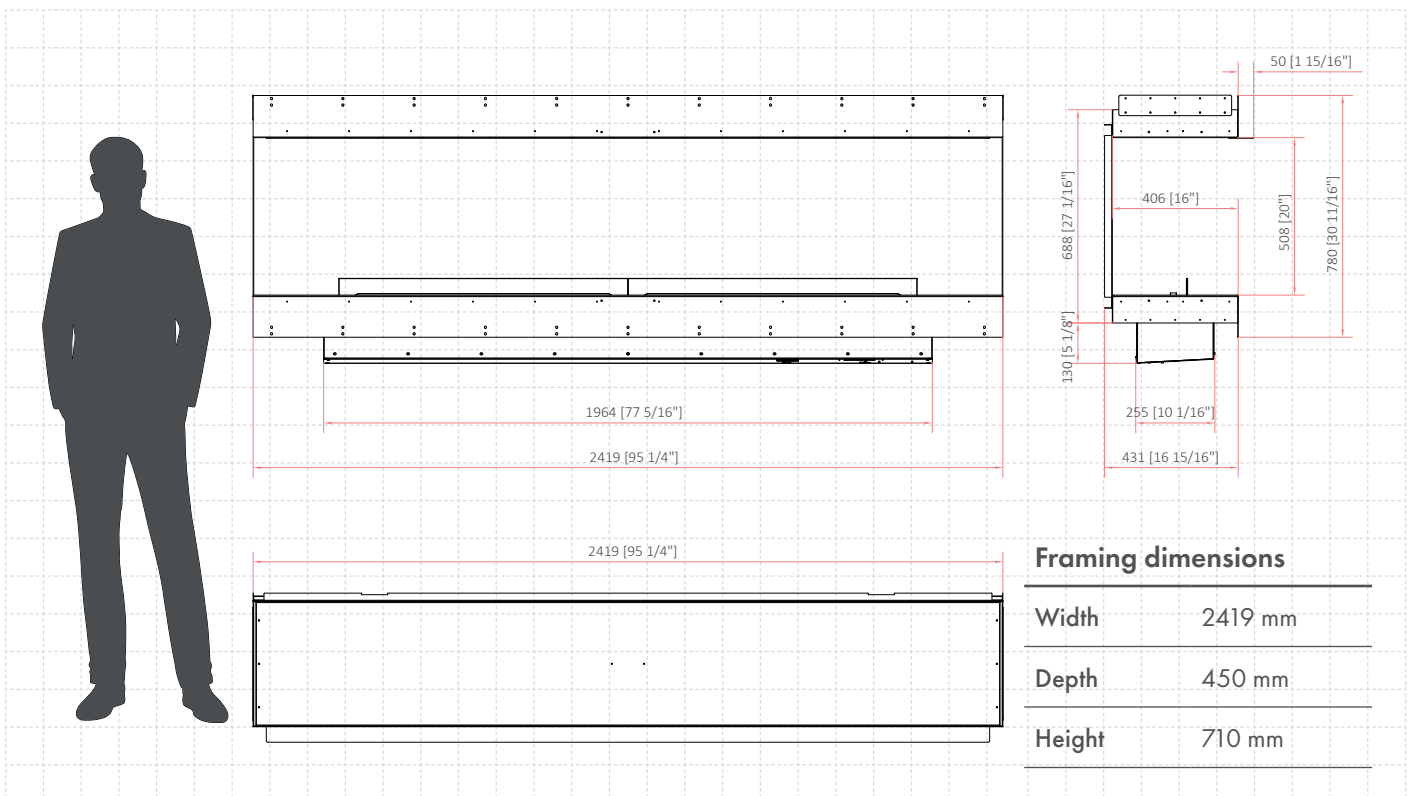

Forma 2300 Three-Sided

Burner model	FLA4 1990 (BEV Technology®)
Fuel tank capacity	11.7 L
Maximum burn time	10 hours
Maximum heat output	18.0 kW
Minimum room cubature	180 m³
Flame height regulation	6 stages
Weight	134.8 kg
Fuel type	bioethanol 95 - 96,6%
Flue	not required
Air change rate	1 space volume per hour
Power supply	230 V
Finish	black powder coating
Materials	steel, galvanized steel, toughened glass
Application	for indoor use only

CONTROL OPTIONS

included

included

optional

'FLA4 NET-ZERO' APP

Control the fire with your smartphone!

OPTIONAL DECORATIVE TRAY

Decorative tray with 4 ceramic logs or white stones installed on the burner, behind the fireline.

O-TL certified

Manufactured to UL standards