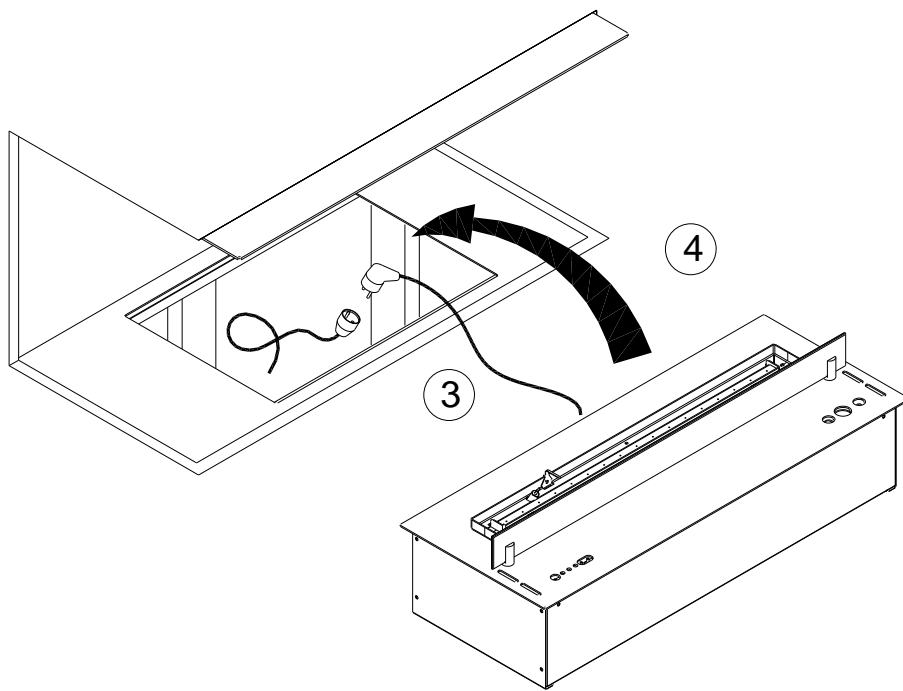

Installation manual Neo Burner (I1501)