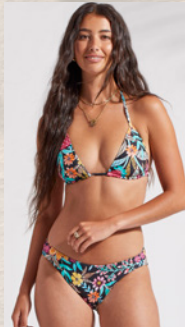

1657XX-4791
CAP SLEEVE
CREW NECK TOP

| | | | | | | |
|--|----|---|---|---|----|-----|
| | XS | S | M | L | XL | XXL |
| | | | | | | |
| | | | | | | |
| | | | | | | |
| | | | | | | |

1705XX-4431
SCOOP NECK SWEATER

1005XX-3562
FLATTEN IT®
WRAP FRONT
ONE-PIECE SWIMSUIT

| | | | | | | |
|--|----|---|---|---|----|-----|
| | XS | S | M | L | XL | XXL |
| | | | | | | |

1751XX-3562
REVERSIBLE BIKINI TOP

| | | | | | | |
|--|----|---|---|---|----|-----|
| | XS | S | M | L | XL | XXL |
|--|----|---|---|---|----|-----|