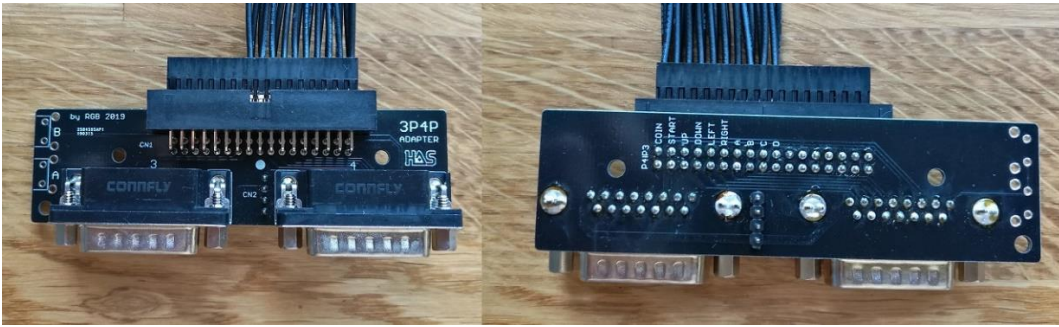

HAS + 3P4P MODULE