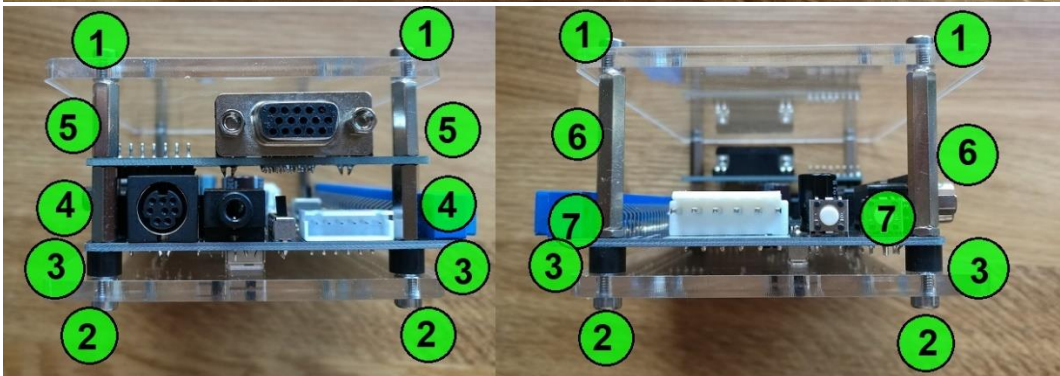

HAS + VIDEO MODULE (HD-15 OR CXA2075)