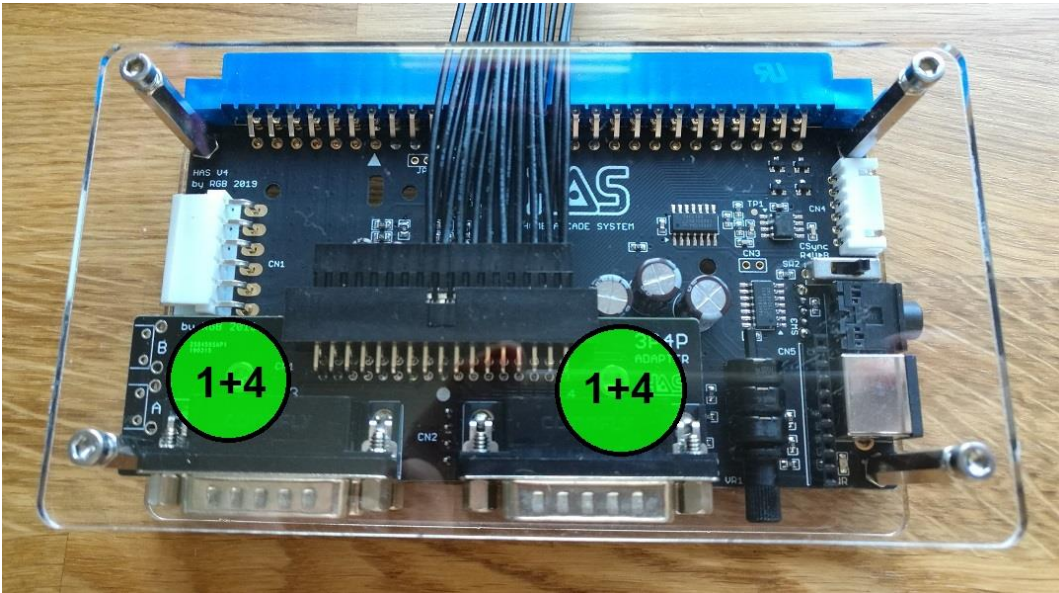

HAS + 3P4P MODULE