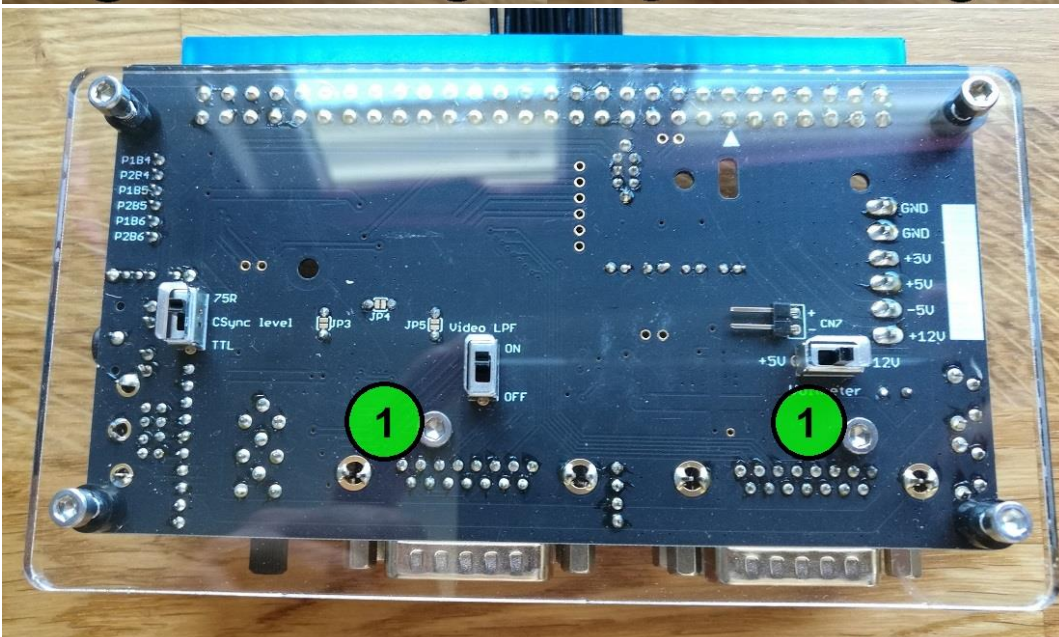

HAS + 3P4P MODULE