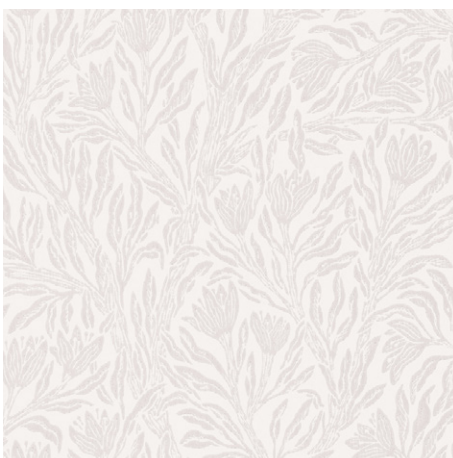

KROKUS

Whispering Beige

Our Krokus Whispering Beige is a discreet yet enhancing floral pattern. Delicate flowers with soft petals and graceful stems evoke the beauty of springtime. The beige background provides a neutral and calming base, creating harmony and balance in any space.

SKU	NV231051
MATERIAL	Non-woven, 150 g/m²
LENGTH	10.05 m / 395,6 in
MATCH	26,5 cm / 10.4 in → | ←
FINISH	Pre-trimmed
LIGHTFASTNESS	High durability