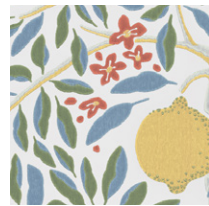

Vibrant Bloom