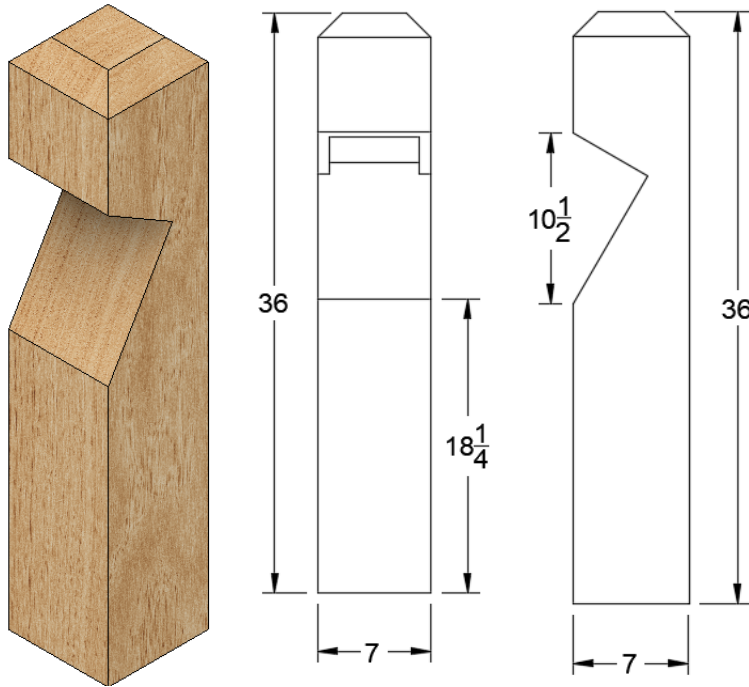

SPIRIT LAKE COLLECTION

LAMP 262

Lamp 262 is our most iconic lighting bollard featuring the most elegant details. The clever design allows this downward facing bollard to omit ambient lighting onto your walkways while accentuating the unique angles in this Western Red Cedar bollard. Elevate your space by adding light and sophistication to your next project.

Front Elevation

Side Elevation

PRODUCT DETAILS:

- Emits light at a downward angle in one direction.
- Available with eased or drawknife corner detail.
- UL certified to Standard 1598.
- Suitable for use in wet environments.
- Bollard is mounted to a metal base secured into concrete.
- Bandsawn finish lamps are sawn to dimension by bandsaw which leaves a textured finish. Great for customers who want a classic look.
- Smooth finish lamps are sanded to a consistent texture, very smooth to the touch. Great for customers who want a near perfect finish.
- Dark Sky compliant.

DETAILS	
MATERIAL:	Western Red Cedar
TEXTURE:	Bandsawn, Smooth
FINISH:	Unfinished, Natural Oil

OVERALL DIMENSIONS	
WIDTH:	7"
DEPTH:	7"
HEIGHT:	36"
WEIGHT:	10 lbs.

LIGHTING	
LIGHT SOURCE:	LED A19 Light Bulb
WATTAGE:	9W
VOLTAGE:	120V
COLOR TEMP:	2700k
LUMENS:	800
INCANDESCENT EQUIVALENCY:	60W
DIMMABLE:	Yes

INSTALLATION	
MOUNTING:	Ground Mounted
ELECTRIC WIRE LENGTH:	24"

SHIPPING	
BOX LENGTH:	10"
BOX WIDTH:	10"
BOX HEIGHT:	40"
BOX WEIGHT:	11 lbs.