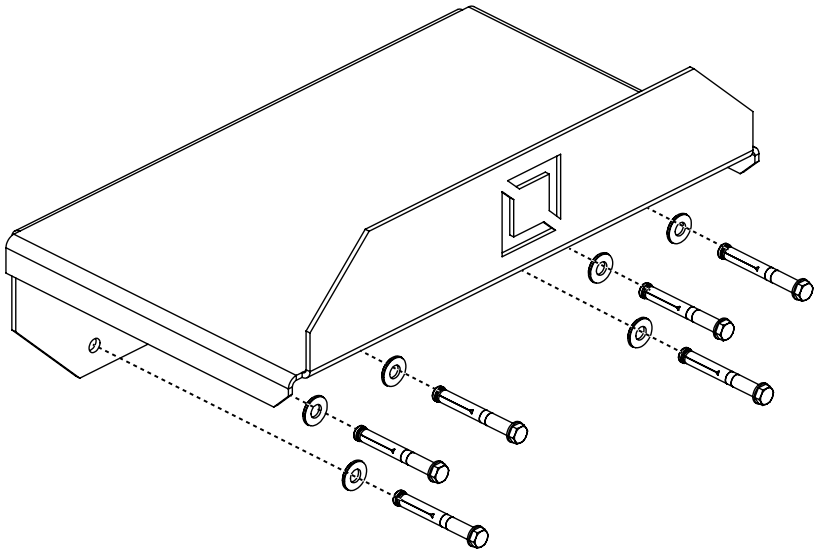

## PARTS & ATTACHMENTS

# INSTALLATION

1

MEASURE, MARK AND DRILL HOLES USING GUIDES PROVIDED.

- DRILL 10MM HOLE INTO THE WALL, 90MM DEEP
- VACUUM OUT THE DUST.

SLEEVE ANCHOR BOLT FITTING

2

ATTACH SANDBAG STORAGE (20-0068) TO THE WALL USING SLEEVE ANCHORS (10-0031) AS SHOWN.  
TIGHTEN ALL BOLTS TO SPECIFIED TORQUE.