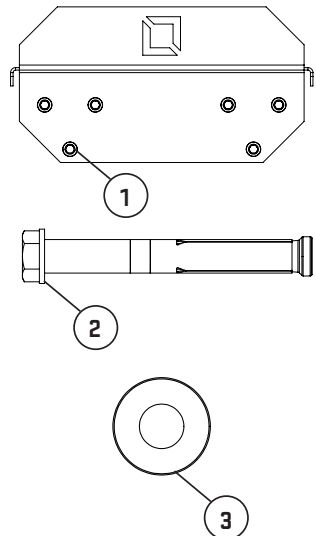

## **PRODUCT SPECIFICATION**

PRODUCT WEIGHT	-	8kg
DIMENSIONS	-	478mm x 303mm x 246mm
MAX WEIGHT	-	30kg

THIS SYMBOL IS AN INDICATION OF THE RECOMMENDED TORQUE EACH BOLT SHOULD BE TIGHTENED TO. THIS VALUE WILL BE DEPENDENT ON THE BOLT TYPE. PLEASE HAND TIGHTEN ALL BOLTS UNTIL YOU SEE THIS SYMBOL.

## TOOLS REQUIRED

No.	Name	SKU	QTY
1	WM SANDBAG STORAE	20-0068	1
2	M10X80 SLEEVE ANCHOR	10-0031	6
3	M10 FLAT WASHER	10-0019	6

## PARTS & ATTACHMENTS