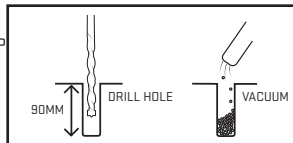

# INSTALLATION

1

MEASURE, MARK AND DRILL HOLES USING GUIDES PROVIDED.

- DRILL 10MM HOLE INTO THE WALL, 90MM DEEP
- VACUUM OUT THE DUST.

SLEEVE ANCHOR BOLT FITTING

2

ATTACH SANDBAG STORAGE (20-0068) TO THE WALL USING SLEEVE ANCHORS (10-0031) AS SHOWN.  
TIGHTEN ALL BOLTS TO SPECIFIED TORQUE.

- HAMMER SLEEVE ANCHOR INTO THE HOLE.
- TIGHTEN SLEEVE ANCHOR TO SPECIFIED TORQUE USING 13MM SPANNER.

SLEEVE ANCHOR BOLT FITTING