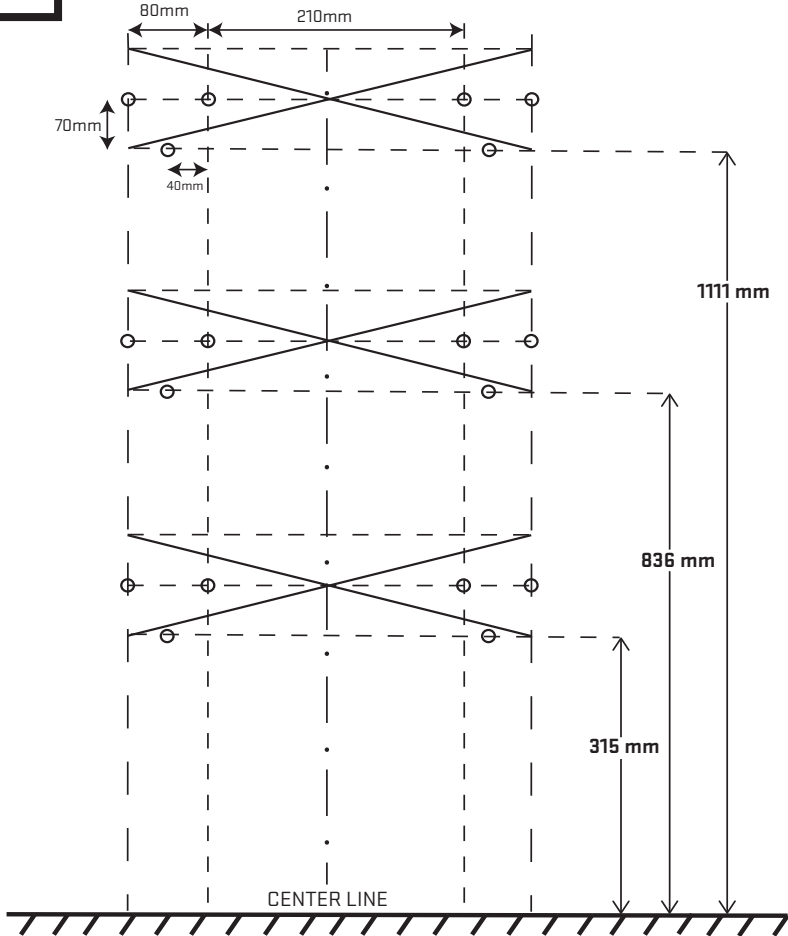

## **PRODUCT SPECIFICATION**

PRODUCT WEIGHT	-	8kg
DIMENSIONS	-	478mm x 303mm x 246mm
MAX WEIGHT	-	30kg

# INSTALLATION

1

MEASURE, MARK AND DRILL HOLES USING GUIDES PROVIDED.

- DRILL 10MM HOLE INTO THE WALL, 90MM DEEP
- VACUUM OUT THE DUST.

SLEEVE ANCHOR BOLT FITTING

2

ATTACH SANDBAG STORAGE (20-0068) TO THE WALL USING SLEEVE ANCHORS (10-0031) AS SHOWN.  
TIGHTEN ALL BOLTS TO SPECIFIED TORQUE.