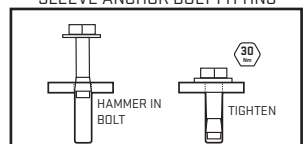

## PARTS & ATTACHMENTS

# INSTALLATION

1

MEASURE, MARK AND DRILL HOLES USING GUIDES PROVIDED.

- DRILL 10MM HOLE INTO THE WALL, 90MM DEEP
- VACUUM OUT THE DUST.

SLEEVE ANCHOR BOLT FITTING

2

ATTACH SANDBAG STORAGE (20-0068) TO THE WALL USING SLEEVE ANCHORS (10-0031) AS SHOWN.  
TIGHTEN ALL BOLTS TO SPECIFIED TORQUE.

- HAMMER SLEEVE ANCHOR INTO THE HOLE.
- TIGHTEN SLEEVE ANCHOR TO SPECIFIED TORQUE USING 13MM SPANNER.

SLEEVE ANCHOR BOLT FITTING