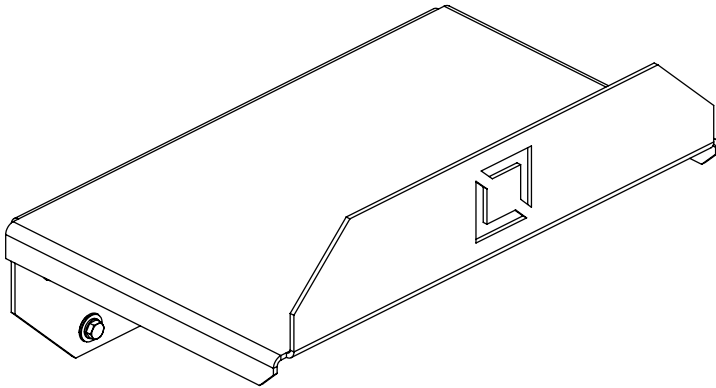

# BLK BOX SANDBAG STORAGE

21-0178

**OWNERS MANUAL & QUICK START GUIDE**

NOTE : PLEASE READ ALL THE INSTRUCTIONS  
CAREFULLY BEFORE ASSEMBLING THIS PRODUCT.

## **PRODUCT SPECIFICATION**

PRODUCT WEIGHT	-	8kg
DIMENSIONS	-	478mm x 303mm x 246mm
MAX WEIGHT	-	30kg