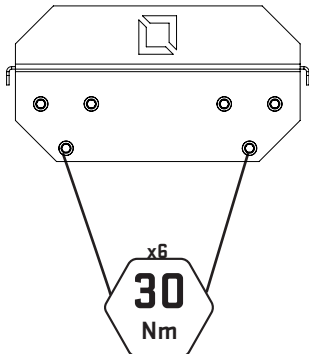

## **PRODUCT SPECIFICATION**

PRODUCT WEIGHT	-	8kg
DIMENSIONS	-	478mm x 303mm x 246mm
MAX WEIGHT	-	30kg

# INSTALLATION

1

MEASURE, MARK AND DRILL HOLES USING GUIDES PROVIDED.

- DRILL 10MM HOLE INTO THE WALL, 90MM DEEP
- VACUUM OUT THE DUST.

SLEEVE ANCHOR BOLT FITTING

2

ATTACH SANDBAG STORAGE (20-0068) TO THE WALL USING SLEEVE ANCHORS (10-0031) AS SHOWN.  
TIGHTEN ALL BOLTS TO SPECIFIED TORQUE.