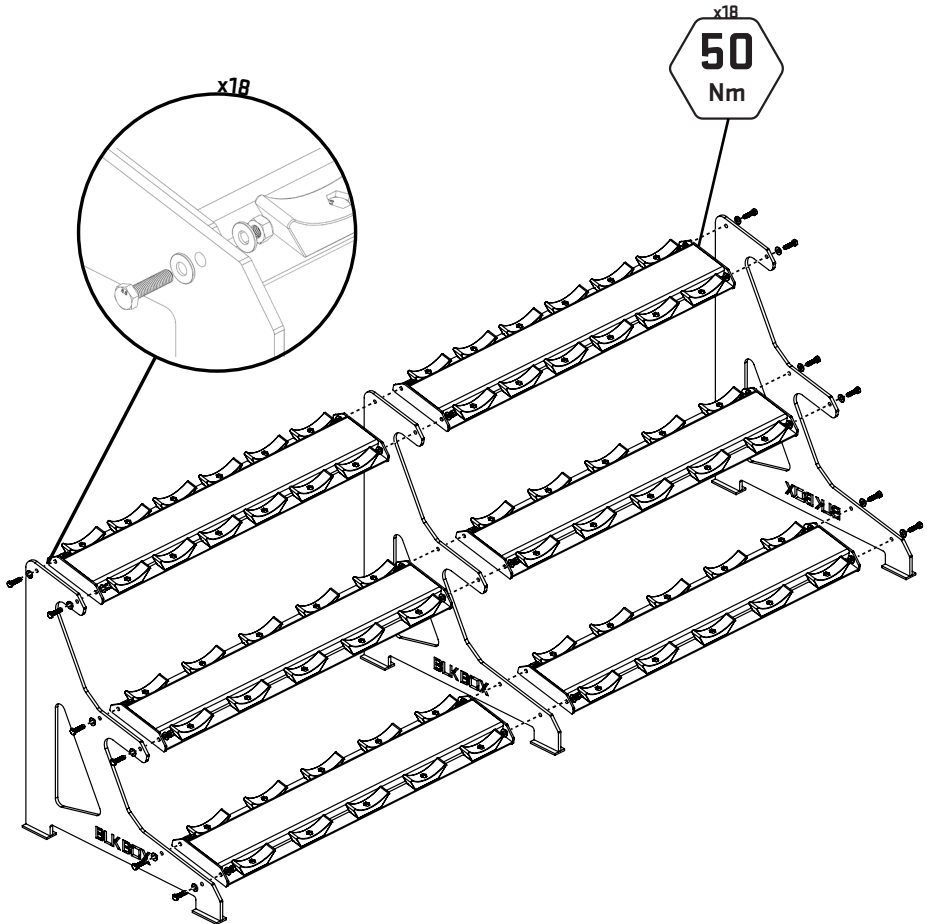

17MM SPANNER X2

No.	Name	SKU	QTY
1	PREMIUM DUMBBELL RACK SIDE PLATE LHS	20-0091	2
2	PREMIUM DUMBBELL RACK SIDE PLATE RHS	20-0092	1
3	PREMIUM DB RACK SHELF	21-0090	4
4	PREMIUM DB RACK TOP SHELF	21-0089	2
5	M10X40 BOLT	10-0003	18
6	M10 FLAT WASHER	10-0019	36
7	M10 NYLOCK NUT	10-0024	18

PARTS & ATTACHMENTS

ASSEMBLY

1

BOLT 2QTY PREMIUM DB RACK TOP SHELF (21-0089) AND 4QTY PREMIUM DB RACK SHELF (21-0090) BETWEEN 2QTY PREMIUM DUMBBELL RACK SIDE PLATE LHS (20-0091) AND 1QTY PREMIUM DUMBBELL RACK SIDE PLATE RHS (20-0092) WITH BOLT ASSEMBLY AS SHOWN. ALL BOLTS FACING INWARDS. TIGHTEN ALL BOLTS TO SPECIFIED TORQUE.