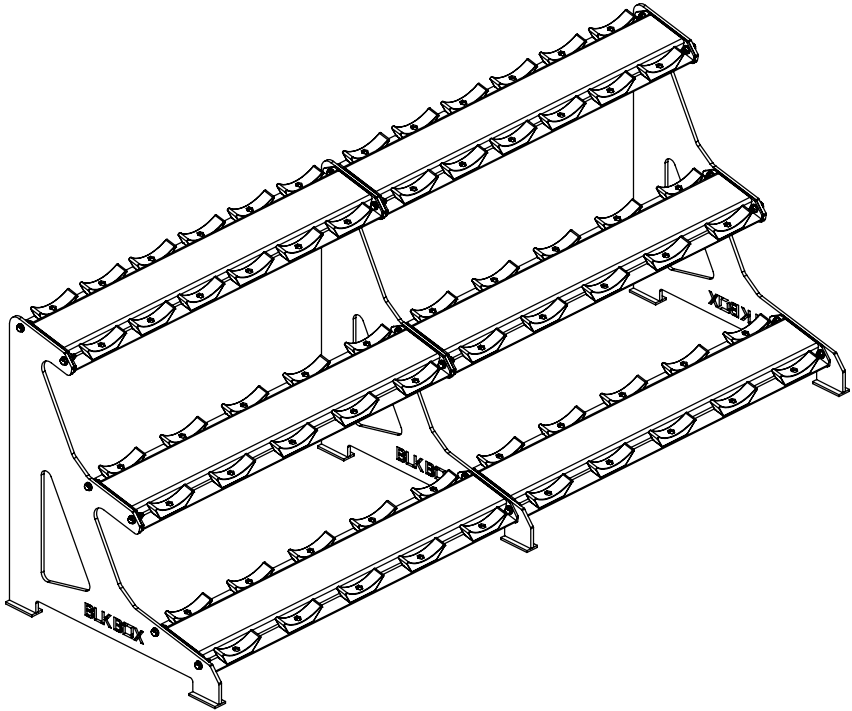

BLK BOX PREMIUM 3 TIER DUMBBELL RACK

21-0183

OWNERS MANUAL & QUICK START GUIDE

NOTE: PLEASE READ ALL THE INSTRUCTIONS CAREFULLY BEFORE ASSEMBLING THIS PRODUCT.

PRODUCT SPECIFICATION

PRODUCT WEIGHT	-	147kg
DIMENSIONS	-	2424mm x 800mm x 899mm

THIS SYMBOL IS AN INDICATION OF THE RECOMMENDED TORQUE EACH BOLT SHOULD BE TIGHTENED TO. THIS VALUE WILL BE DEPENDENT ON THE BOLT TYPE. PLEASE HAND TIGHTEN ALL BOLTS UNTIL YOU SEE THIS SYMBOL.

TOOLS REQUIRED

17MM SPANNER X2

No.	Name	SKU	QTY
1	PREMIUM DUMBBELL RACK SIDE PLATE LHS	20-0091	2
2	PREMIUM DUMBBELL RACK SIDE PLATE RHS	20-0092	1
3	PREMIUM DB RACK SHELF	21-0090	4
4	PREMIUM DB RACK TOP SHELF	21-0089	2
5	M10X40 BOLT	10-0003	18
6	M10 FLAT WASHER	10-0019	36
7	M10 NYLOCK NUT	10-0024	18

PARTS & ATTACHMENTS

ASSEMBLY

1

BOLT 2QTY PREMIUM DB RACK TOP SHELF (21-0089) AND 4QTY PREMIUM DB RACK SHELF (21-0090) BETWEEN 2QTY PREMIUM DUMBBELL RACK SIDE PLATE LHS (20-0091) AND 1QTY PREMIUM DUMBBELL RACK SIDE PLATE RHS (20-0092) WITH BOLT ASSEMBLY AS SHOWN. ALL BOLTS FACING INWARDS. TIGHTEN ALL BOLTS TO SPECIFIED TORQUE.