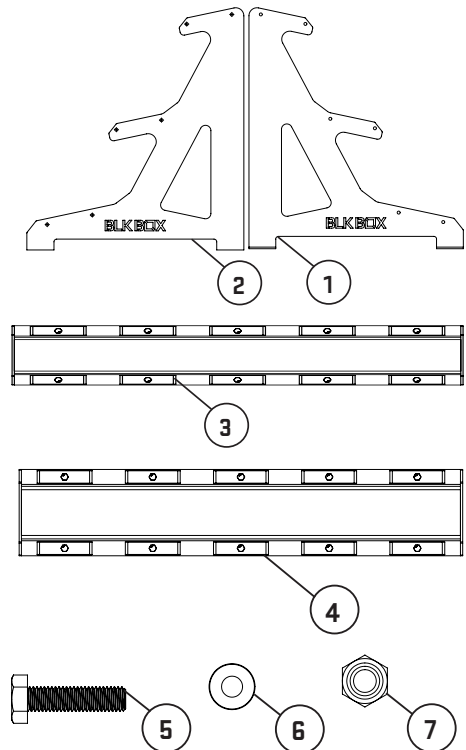

THIS SYMBOL IS AN INDICATION OF THE RECOMMENDED TORQUE EACH BOLT SHOULD BE TIGHTENED TO. THIS VALUE WILL BE DEPENDENT ON THE BOLT TYPE. PLEASE HAND TIGHTEN ALL BOLTS UNTIL YOU SEE THIS SYMBOL.

TOOLS REQUIRED

17MM SPANNER X2

No.	Name	SKU	QTY
1	PREMIUM DUMBBELL RACK SIDE PLATE LHS	20-0091	2
2	PREMIUM DUMBBELL RACK SIDE PLATE RHS	20-0092	1
3	PREMIUM DB RACK SHELF	21-0090	4
4	PREMIUM DB RACK TOP SHELF	21-0089	2
5	M10X40 BOLT	10-0003	18
6	M10 FLAT WASHER	10-0019	36
7	M10 NYLOCK NUT	10-0024	18

PARTS & ATTACHMENTS

ASSEMBLY

1

BOLT 2QTY PREMIUM DB RACK TOP SHELF (21-0089) AND 4QTY PREMIUM DB RACK SHELF (21-0090) BETWEEN 2QTY PREMIUM DUMBBELL RACK SIDE PLATE LHS (20-0091) AND 1QTY PREMIUM DUMBBELL RACK SIDE PLATE RHS (20-0092) WITH BOLT ASSEMBLY AS SHOWN. ALL BOLTS FACING INWARDS. TIGHTEN ALL BOLTS TO SPECIFIED TORQUE.