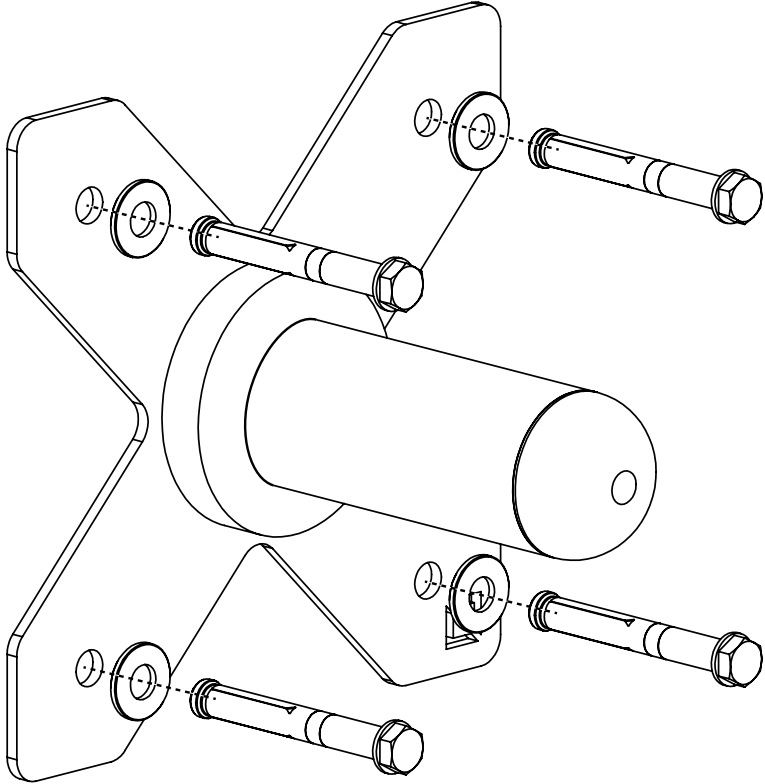

## PRODUCT SPECIFICATION

NOTE : PLEASE READ ALL THE INSTRUCTIONS  
CAREFULLY BEFORE ASSEMBLING THIS PRODUCT.

PRODUCT WEIGHT	-	2kg
DIMENSIONS	-	200mm x 200mm x 155mm

## PARTS & ATTACHMENTS

# INSTALLATION

1

MEASURE, MARK AND DRILL HOLES USING GUIDES PROVIDED.

- DRILL 10MM HOLE INTO THE WALL, 90MM DEEP
- VACUUM OUT THE DUST.

## SLEEVE ANCHOR BOLT FITTING

2

ATTACH MINI X-HORN (21-0248) TO THE WALL USING SLEEVE ANCHORS (10-0031) AS SHOWN.  
TIGHTEN ALL BOLTS TO SPECIFIED TORQUE.

-HAMMER SLEEVE ANCHOR INTO THE HOLE.  
-TIGHTEN SLEEVE ANCHOR TO SPECIFIED TORQUE USING 13MM SPANNER.