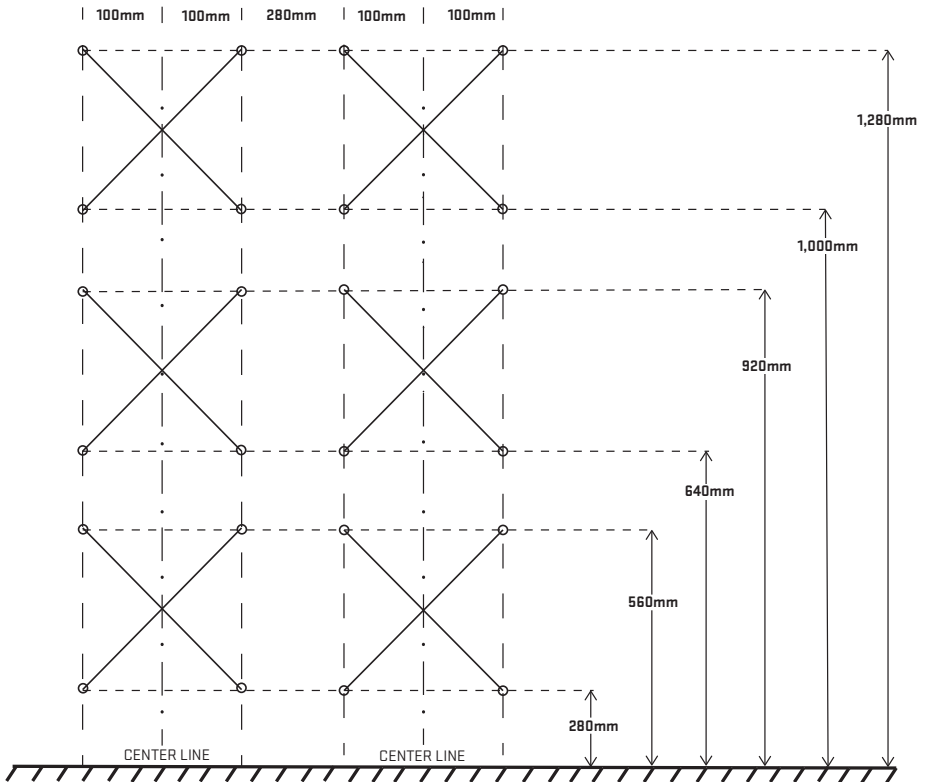

INSTALLATION

1

MEASURE, MARK AND DRILL HOLES USING GUIDES PROVIDED.