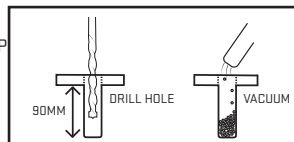

## PARTS & ATTACHMENTS

# INSTALLATION

1

MEASURE, MARK AND DRILL HOLES USING GUIDES PROVIDED.

- DRILL 10MM HOLE INTO THE WALL, 90MM DEEP
- VACUUM OUT THE DUST.

## SLEEVE ANCHOR BOLT FITTING

2

ATTACH MINI X-HORN (21-0248) TO THE WALL USING SLEEVE ANCHORS (10-0031) AS SHOWN.  
TIGHTEN ALL BOLTS TO SPECIFIED TORQUE.

-HAMMER SLEEVE ANCHOR INTO THE HOLE.  
-TIGHTEN SLEEVE ANCHOR TO SPECIFIED TORQUE USING 13MM SPANNER.