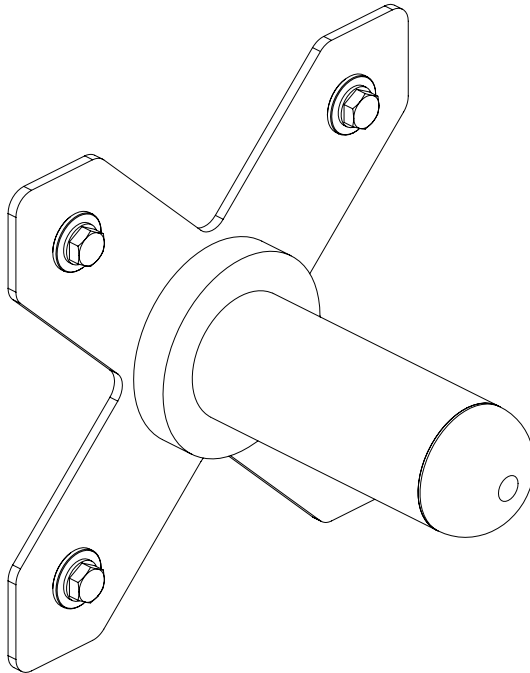

# BLK BOX MINI X - HORN

21-0180

## PRODUCT SPECIFICATION

NOTE : PLEASE READ ALL THE INSTRUCTIONS  
CAREFULLY BEFORE ASSEMBLING THIS PRODUCT.

PRODUCT WEIGHT	-	2kg
DIMENSIONS	-	200mm x 200mm x 155mm

THIS SYMBOL IS AN INDICATION OF THE RECOMMENDED TORQUE EACH BOLT SHOULD BE TIGHTENED TO. THIS VALUE WILL BE DEPENDENT ON THE BOLT TYPE. PLEASE HAND TIGHTEN ALL BOLTS UNTIL YOU SEE THIS SYMBOL.

## SLEEVE ANCHOR BOLT FITTING

2

ATTACH MINI X-HORN (21-0248) TO THE WALL USING SLEEVE ANCHORS (10-0031) AS SHOWN.  
TIGHTEN ALL BOLTS TO SPECIFIED TORQUE.

-HAMMER SLEEVE ANCHOR INTO THE HOLE.  
-TIGHTEN SLEEVE ANCHOR TO SPECIFIED TORQUE USING 13MM SPANNER.