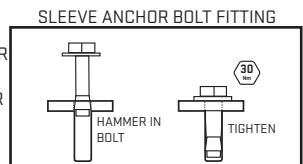

# INSTALLATION

1

MEASURE, MARK AND DRILL HOLES USING GUIDES PROVIDED.

- DRILL 10MM HOLE INTO THE WALL, 90MM DEEP
- VACUUM OUT THE DUST.

## SLEEVE ANCHOR BOLT FITTING

2

ATTACH MINI X-HORN (21-0248) TO THE WALL USING SLEEVE ANCHORS (10-0031) AS SHOWN.  
TIGHTEN ALL BOLTS TO SPECIFIED TORQUE.

-HAMMER SLEEVE ANCHOR INTO THE HOLE.  
-TIGHTEN SLEEVE ANCHOR TO SPECIFIED TORQUE USING 13MM SPANNER.

## 1:1 SCALE FASTENERS

M10x80 SLEEVE ANCHOR  
10-0031

M10 FLAT WASHER  
10-0019

FOR TERMS AND CONDITIONS VISIT OUR WEBSITE AT  
[www.blkboxfitness.com/pages/terms-conditions](http://www.blkboxfitness.com/pages/terms-conditions)