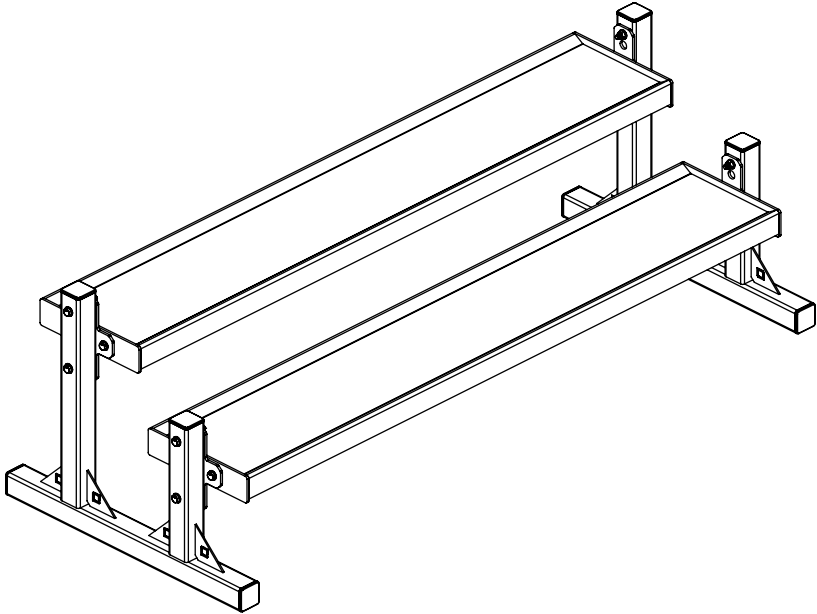

BLK BOX 2 TIER STORAGE

91-0024

OWNERS MANUAL & QUICK START GUIDE

NOTE: PLEASE READ ALL THE INSTRUCTIONS CAREFULLY BEFORE ASSEMBLING THIS PRODUCT.

PRODUCT SPECIFICATION

PRODUCT WEIGHT	-	70kg
DIMENSIONS	-	1860mm x 750mm x 610mm

THIS SYMBOL IS AN INDICATION OF THE RECOMMENDED TORQUE EACH BOLT SHOULD BE TIGHTENED TO. THIS VALUE WILL BE DEPENDENT ON THE BOLT TYPE. PLEASE HAND TIGHTEN ALL BOLTS UNTIL YOU SEE THIS SYMBOL.

TOOLS REQUIRED

PARTS & ATTACHMENTS

ASSEMBLY

1

BOLT 2QTY FLAT SIDE PLATE (20-0049) TO 1QTY 2 TIER STORAGE LEG LHS (21-0287) AND 2QTY FLAT SIDE PLATE (20-0049) TO 1QTY 2 TIER STORAGE LEG RHS (21-0288) WITH BOLT ASSEMBLY AS SHOWN.
ALL BOLTS FACING INWARDS.