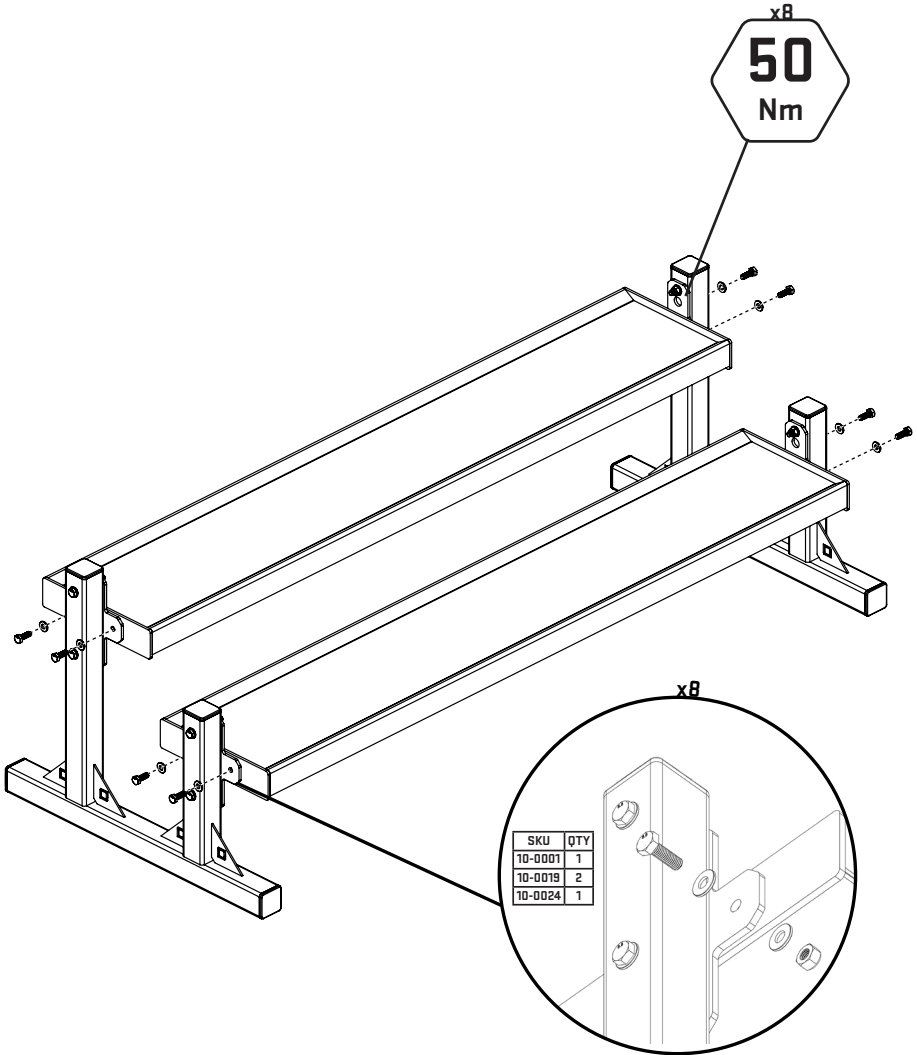

PARTS & ATTACHMENTS

ASSEMBLY

1

BOLT 2QTY FLAT SIDE PLATE (20-0049) TO 1QTY 2 TIER STORAGE LEG LHS (21-0287) AND 2QTY FLAT SIDE PLATE (20-0049) TO 1QTY 2 TIER STORAGE LEG RHS (21-0288) WITH BOLT ASSEMBLY AS SHOWN.
ALL BOLTS FACING INWARDS.

2

BOLT 2QTY 1.8 FLAT SHELF (21-0065) BETWEEN 1QTY 2 TIER STORAGE LEG LHS (21-0287) AND 1QTY 2 TIER STORAGE LEG RHS (21-0288) WITH BOLT ASSEMBLY AS SHOWN.
ALL BOLTS FACING INWARDS.
TIGHTEN ALL BOLTS TO SPECIFIED TORQUE.