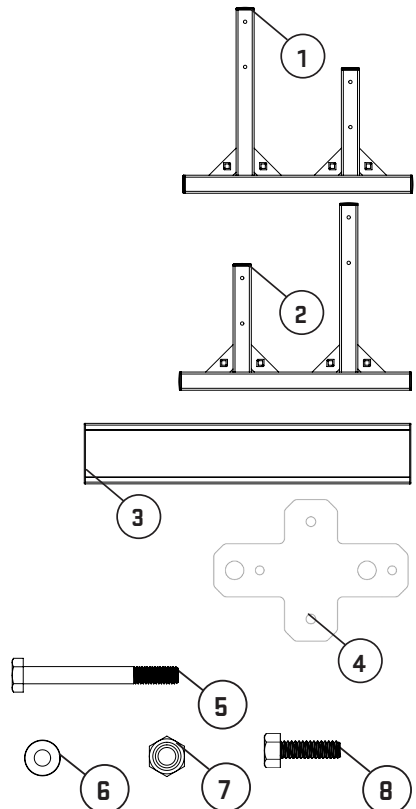

THIS SYMBOL IS AN INDICATION OF THE RECOMMENDED TORQUE EACH BOLT SHOULD BE TIGHTENED TO. THIS VALUE WILL BE DEPENDENT ON THE BOLT TYPE. PLEASE HAND TIGHTEN ALL BOLTS UNTIL YOU SEE THIS SYMBOL.

TOOLS REQUIRED

17MM SPANNER X2

No.	Name	SKU	QTY
1	2 TIER STORAGE LEG LHS	21-0287	1
2	2 TIER STORAGE LEG RHS	21-0288	1
3	1.8 FLAT SHELF	21-0066	2
4	BOLT ON FLAT SIDE PLATE	20-0049	4
5	M10X90 BOLT	10-0008	8
6	M10 FLAT WASHER	10-0019	32
7	M10 NYLOCK NUT	10-0024	16
8	M10X30 BOLT	10-0001	8

PARTS & ATTACHMENTS

ASSEMBLY

1

BOLT 2QTY FLAT SIDE PLATE (20-0049) TO 1QTY 2 TIER STORAGE LEG LHS (21-0287) AND 2QTY FLAT SIDE PLATE (20-0049) TO 1QTY 2 TIER STORAGE LEG RHS (21-0288) WITH BOLT ASSEMBLY AS SHOWN.
ALL BOLTS FACING INWARDS.

2

BOLT 2QTY 1.8 FLAT SHELF (21-0065) BETWEEN 1QTY 2 TIER STORAGE LEG LHS (21-0287) AND 1QTY 2 TIER STORAGE LEG RHS (21-0288) WITH BOLT ASSEMBLY AS SHOWN.
ALL BOLTS FACING INWARDS.
TIGHTEN ALL BOLTS TO SPECIFIED TORQUE.