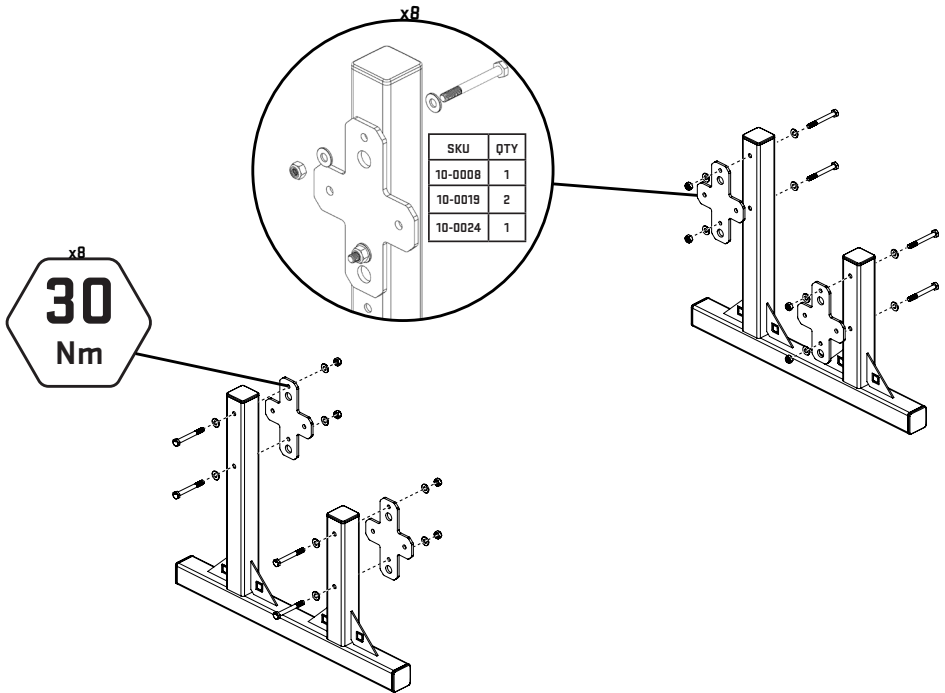

THIS SYMBOL IS AN INDICATION OF THE RECOMMENDED TORQUE EACH BOLT SHOULD BE TIGHTENED TO. THIS VALUE WILL BE DEPENDENT ON THE BOLT TYPE. PLEASE HAND TIGHTEN ALL BOLTS UNTIL YOU SEE THIS SYMBOL.

TOOLS REQUIRED

17MM SPANNER X2

No.	Name	SKU	QTY
1	2 TIER STORAGE LEG LHS	21-0287	1
2	2 TIER STORAGE LEG RHS	21-0288	1
3	1.8 FLAT SHELF	21-0066	2
4	BOLT ON FLAT SIDE PLATE	20-0049	4
5	M10X90 BOLT	10-0008	8
6	M10 FLAT WASHER	10-0019	32
7	M10 NYLOCK NUT	10-0024	16
8	M10X30 BOLT	10-0001	8

PARTS & ATTACHMENTS

ASSEMBLY

1

BOLT 2QTY FLAT SIDE PLATE (20-0049) TO 1QTY 2 TIER STORAGE LEG LHS (21-0287) AND 2QTY FLAT SIDE PLATE (20-0049) TO 1QTY 2 TIER STORAGE LEG RHS (21-0288) WITH BOLT ASSEMBLY AS SHOWN.
ALL BOLTS FACING INWARDS.

2

BOLT 2QTY 1.8 FLAT SHELF (21-0065) BETWEEN 1QTY 2 TIER STORAGE LEG LHS (21-0287) AND 1QTY 2 TIER STORAGE LEG RHS (21-0288) WITH BOLT ASSEMBLY AS SHOWN.
ALL BOLTS FACING INWARDS.
TIGHTEN ALL BOLTS TO SPECIFIED TORQUE.