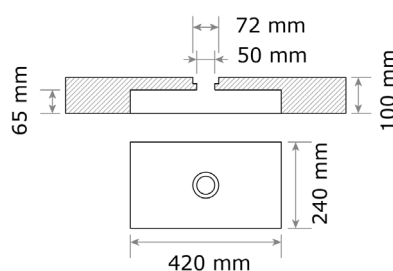

STONE COMPOSITE COLOURS (Full details on volupto.com.au)

Due to the hand-finished nature of our products, dimensional tolerances are applicable.