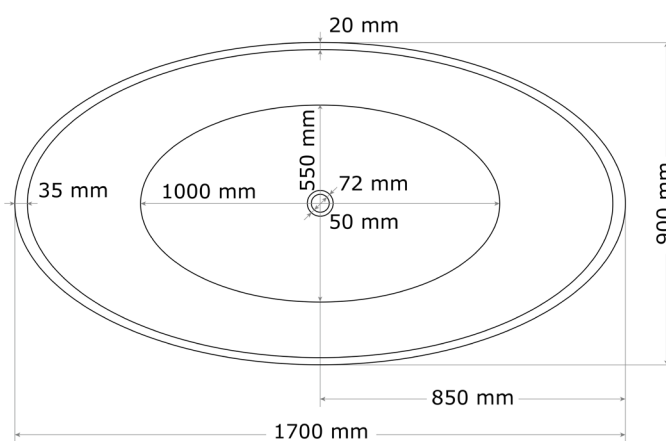

STONE COMPOSITE COLOURS (Full details on volupto.com.au)

Due to the hand-finished nature of our products, dimensional tolerances are applicable.