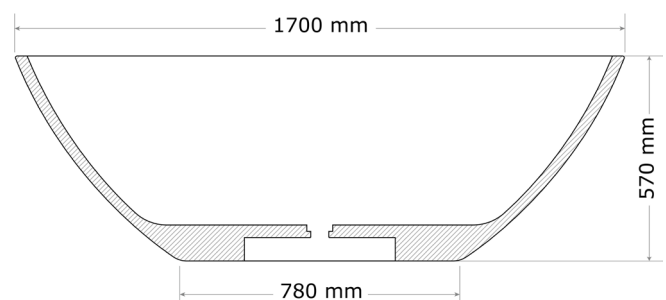

STONE COMPOSITE COLOURS (Full details on volupto.com.au)

Due to the hand-finished nature of our products, dimensional tolerances are applicable.