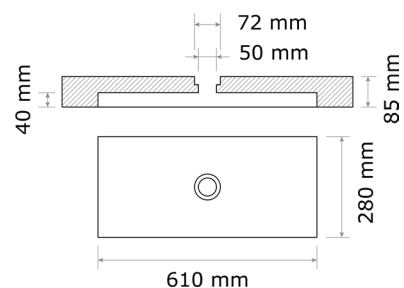

STONE COMPOSITE COLOURS (Full details on volupto.com.au)

Due to the hand-finished nature of our products, dimensional tolerances are applicable.