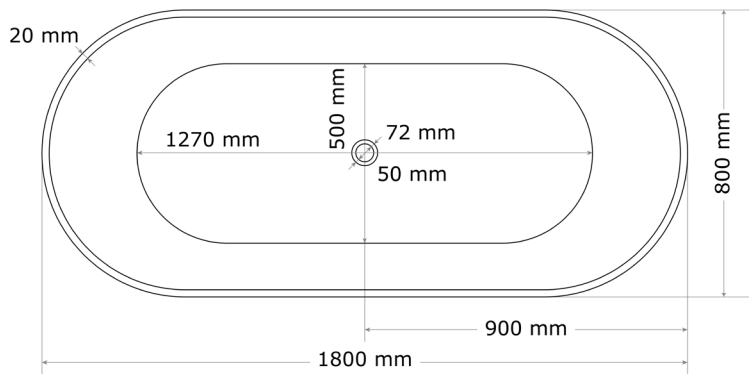

STONE COMPOSITE COLOURS (Full details on volupto.com.au)

Due to the hand-finished nature of our products, dimensional tolerances are applicable.