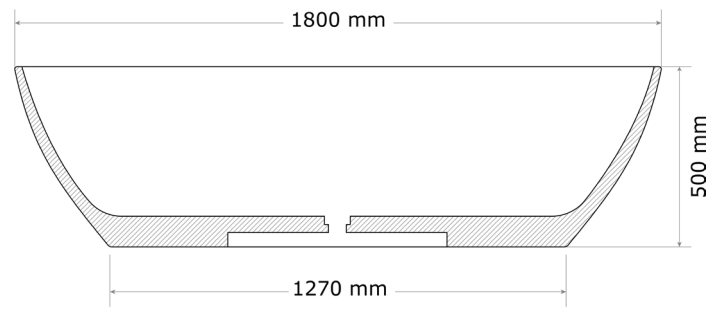

STONE COMPOSITE COLOURS (Full details on volupto.com.au)

Due to the hand-finished nature of our products, dimensional tolerances are applicable.