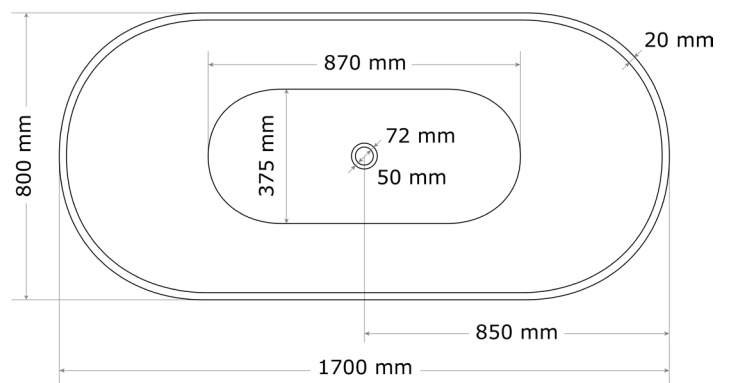

DALI – Stone Composite Bath

1700mm / 20mm walls

Our Dali freestanding stone composite bath is inspired by the modernity of Salvador Dali. It is symmetrical in shape and the 1800mm model is often chosen for a 2-person bathing experience.

Our stone composite baths are suited both for indoor and outdoor projects.

SPECIFICATIONS

- L 1700 x W 800 x H 600/500 mm / 20mm walls
- Approx. net weight: 120kg
- Total Capacity: 280L
- Average water usage for a 1-person bath: 185L
- Water max. depth: 400mm

OTHER AVAILABLE DIMENSIONS

- L 1800 x W 800 x H 600/500 mm / 20mm walls (130kg)
- L 1800 x W 800 x H 600/500 mm / 40mm walls (150kg)

STONE COMPOSITE COLOURS (Full details on volupto.com.au)

Due to the hand-finished nature of our products, dimensional tolerances are applicable.