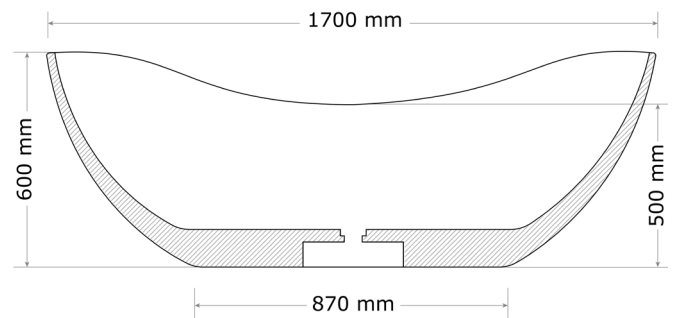

DALI – Stone Composite Bath

1700mm / 20mm walls

Our Dali freestanding stone composite bath is inspired by the modernity of Salvador Dali. It is symmetrical in shape and the 1800mm model is often chosen for a 2-person bathing experience.

Our stone composite baths are suited both for indoor and outdoor projects.

SPECIFICATIONS

- L 1700 x W 800 x H 600/500 mm / 20mm walls
- Approx. net weight: 120kg
- Total Capacity: 280L
- Average water usage for a 1-person bath: 185L
- Water max. depth: 400mm

OTHER AVAILABLE DIMENSIONS

- L 1800 x W 800 x H 600/500 mm / 20mm walls (130kg)
- L 1800 x W 800 x H 600/500 mm / 40mm walls (150kg)

STONE COMPOSITE COLOURS (Full details on volupto.com.au)

Due to the hand-finished nature of our products, dimensional tolerances are applicable.