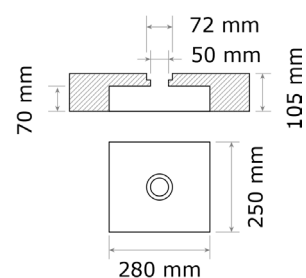

Our stone composite baths are suited both for indoor and outdoor projects.

SPECIFICATIONS

- L 1700 x W 800 x H 600/500 mm / 20mm walls
- Approx. net weight: 120kg
- Total Capacity: 280L
- Average water usage for a 1-person bath: 185L
- Water max. depth: 400mm

OTHER AVAILABLE DIMENSIONS

- L 1800 x W 800 x H 600/500 mm / 20mm walls (130kg)
- L 1800 x W 800 x H 600/500 mm / 40mm walls (150kg)

STONE COMPOSITE COLOURS (Full details on volupto.com.au)

Due to the hand-finished nature of our products, dimensional tolerances are applicable.