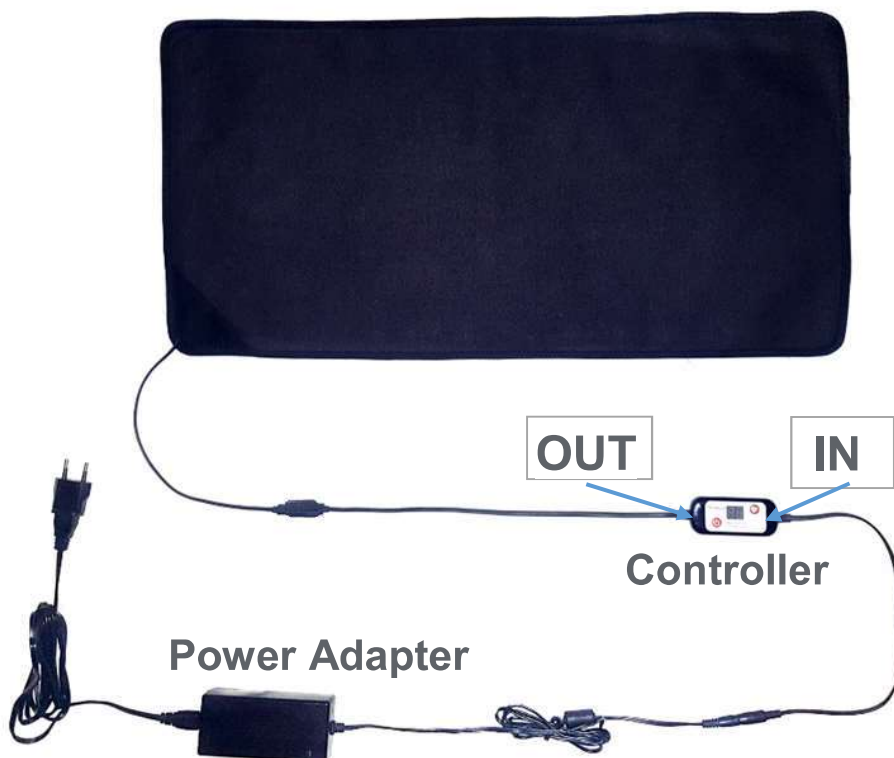

2 . Package Contents

- 1 x heating pad
- 1 x charger
- 1 x Power Adapter
- 1 x instruction manual
- 1 x wash bag

3. Product features

The **Thermrup Far Infrared Heating Pad** provides deep heat for the body. It has 6 adjustable temperature levels. The temperature of the heating pad can be adjusted individually. The special rubber heating element has a large heating surface and provides an even heat distribution. The heating pad can be cleaned in a washing machine.

4. Operation

- Connect the supplied power supply to the "IN" port of the temperature controller. Next, connect the heating pad to the "OUT" port of the controller.

- Press the power button on the controller to switch on the heating function.