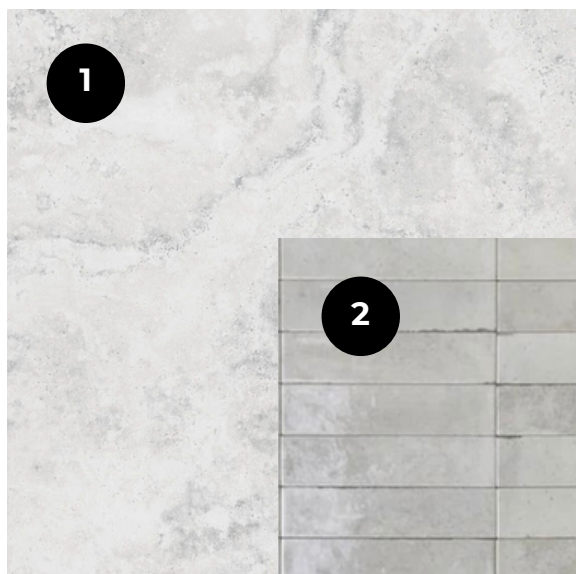

LIMESTONE LUXE PACKAGE

No.5

Sera Porcelain
Limestone Tile
Size: 600x1200mm