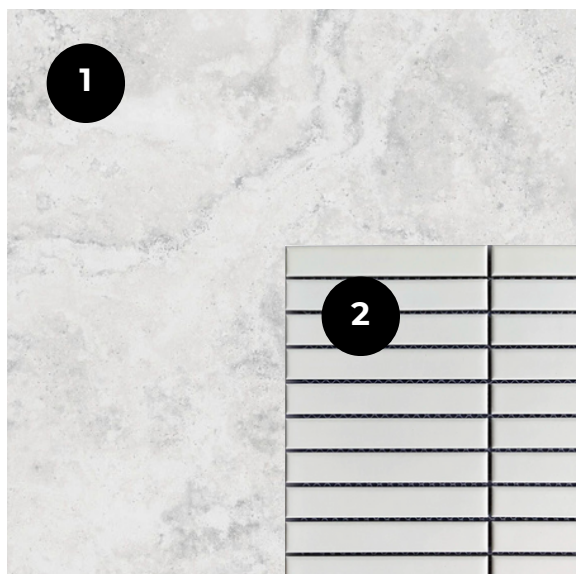

LIMESTONE LUXE PACKAGE

No.4

Sera Porcelain
Limestone Tile
Size: 600x1200mm