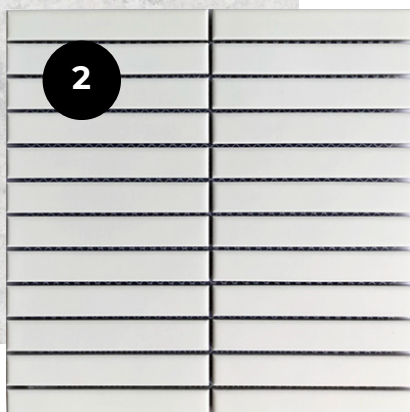

# LIMESTONE LUXE PACKAGE

No.4

Sera Porcelain  
Limestone Tile  
Size: 600x1200mm

Nola Kit-Kat Tile  
White Matt Finish  
Size: 22x145mm

Tile	Floor	Wall	Feature Wall	Total +15%
1	6	16.8	-	<b>26.22 SQM</b>
2	-	-	7.2	<b>8.28 SQM</b>