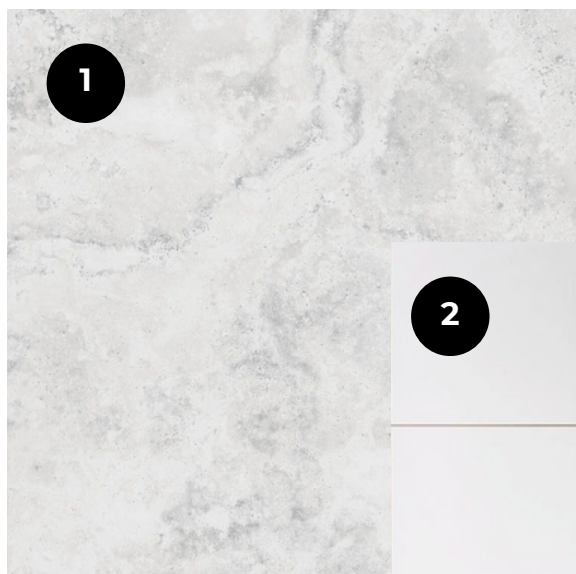

LIMESTONE LUXE PACKAGE

No. 2

Sera Porcelain
Limestone Tile
Size: 600x1200mm

Alba White Tile
Matt Finish
Size: 300x600mm

Tile	Floor	Wall	Feature Wall	Total +15%
1	6	-	4.8	12.42 SQM
2	-	19.2	-	22.08 SQM

*Tile quantity is based on a standard bathroom size of 2m x 3m x 2.4m ceiling height.

INFO

- SQM (square metres) will be adjusted at the time of purchase to the nearest box size
- We understand that bathroom sizes vary. You can increase the SQM required. Please contact us directly to make any changes.
- All items are subject to availability at the time of purchase.
- Packages are subject to change. Every attempt is made to ensure we have stock available. If there are any stock shortages we will swap or alter the offer at any time, or withdraw any combination.