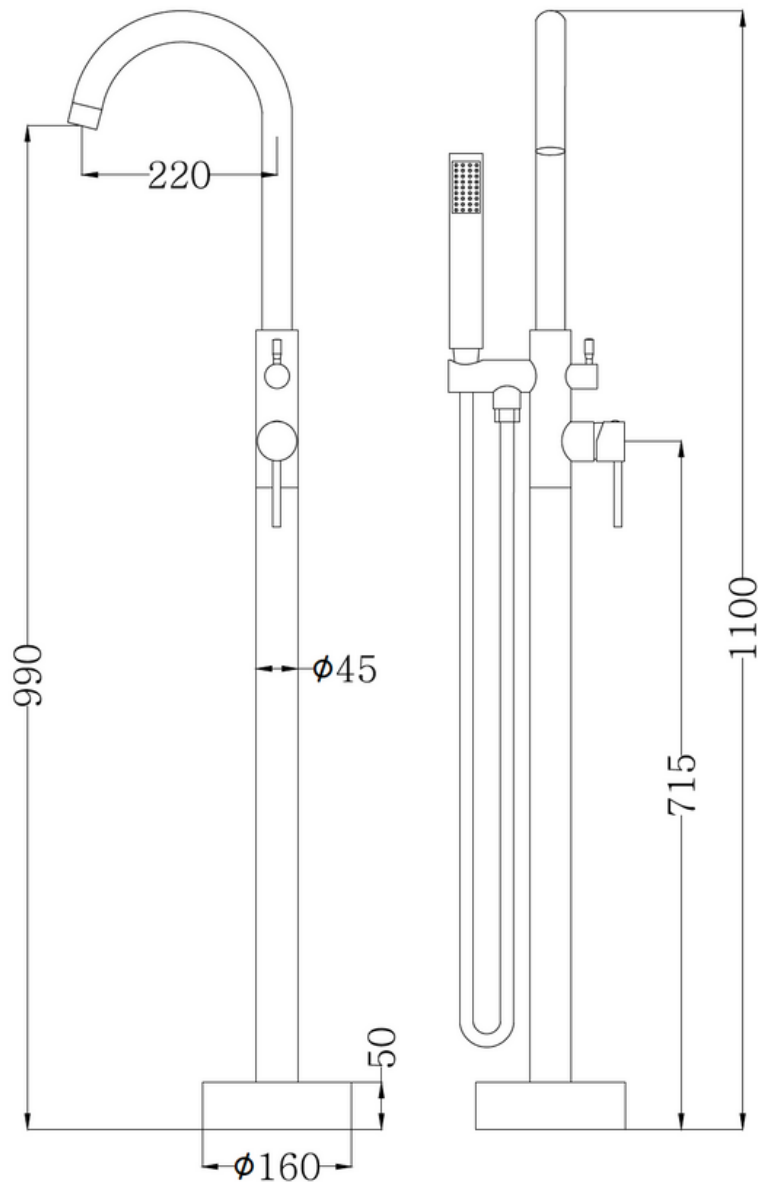

belluxe™

RIVA FLOOR STANDING BATH SPOUT WITH HAND SHOWER

Watermark and WELS Approved.

Rating: 3 Star 8.45L/min.

Material: DR Brass body & Ceramic construction.

Finish/coating: Brushed Gold and Brushed Nickel are PVD coated (Physical vapour deposition).

Matte Black is Electroplated.

Dimensions (mm): Height 1100mm, Spout reach 220mm, Base plate diameter 160mm.