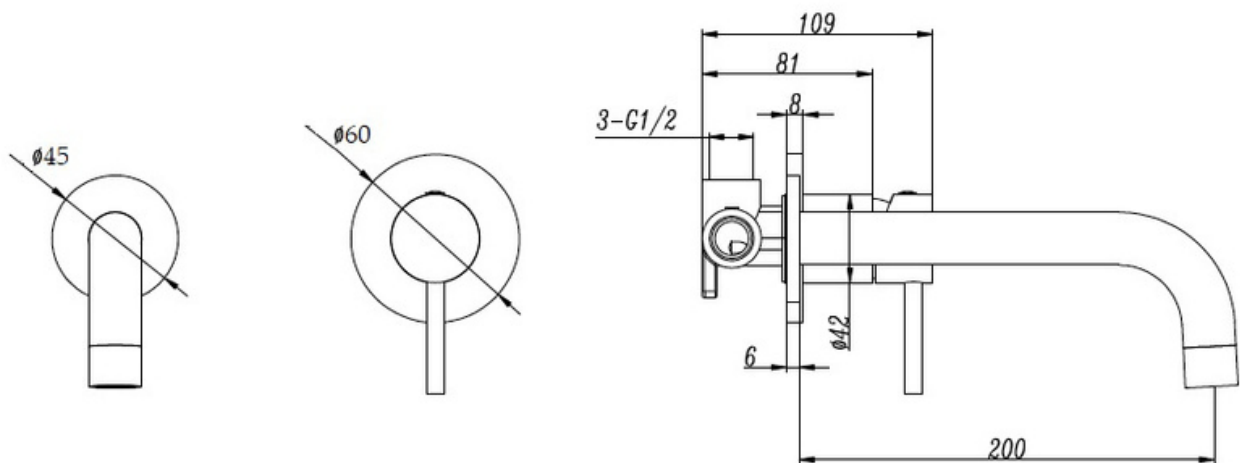

belluxe™

RIVA CURVED SPOUT AND MIXER

Watermark and WELS Approved.

Rating: 4 Star 7.5L/Min.

Material: DR Brass body & Ceramic construction.

Finish/coating: Brushed Gold and Brushed Nickel are PVD coated (Physical vapour deposition).

Matte Black is Electroplated.

Spout Dimensions (mm): Spout backplate diameter 60mm, Reach 200mm.

Mixer Dimension (mm): Backplate diameter 60mm, Handle diameter 42mm, Height 112mm.