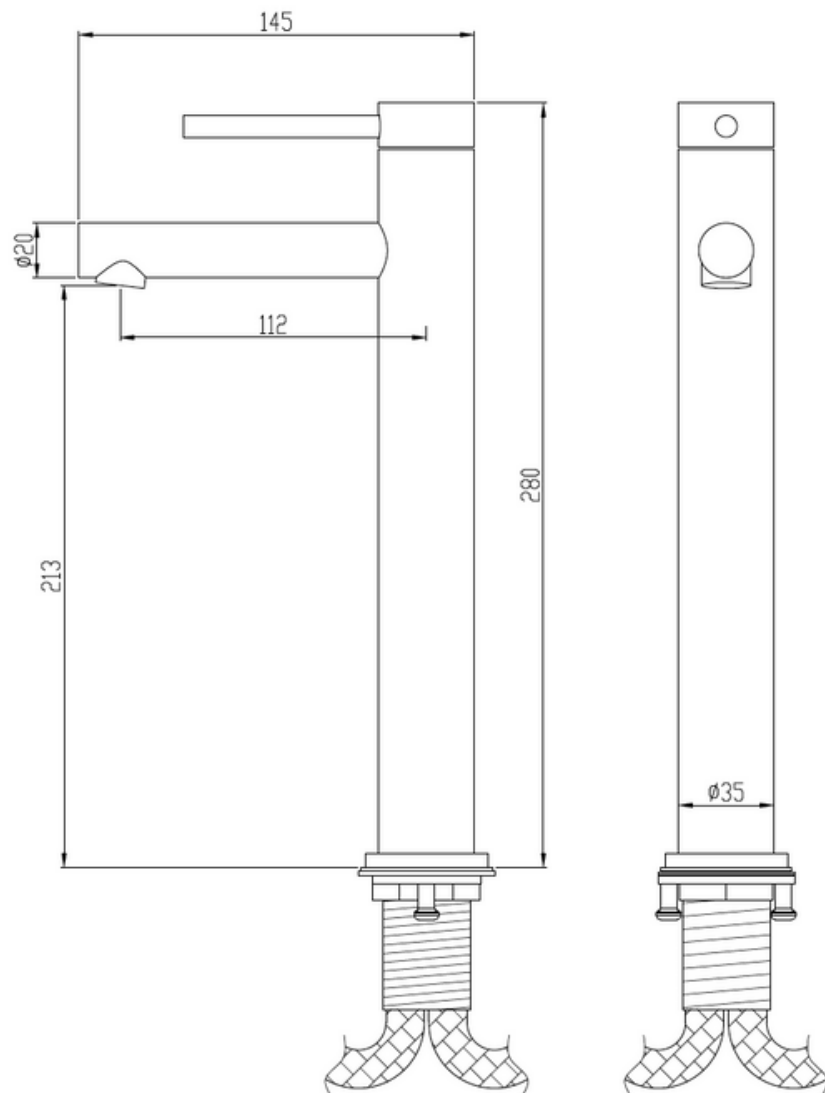

belluxe™

RIVA BASIN TALL MIXER TAP

Watermark and WELS Approved.

Rating: 5 Star, 5.0L/Min.

Material: DR Brass body & Ceramic construction.

Finish/coating: Brushed Gold and Brushed Nickel are PVD coated (Physical vapour deposition).

Matte Black is Electroplated.

Dimensions (mm): Height 280mm, Clearance 213mm, Reach 112mm.