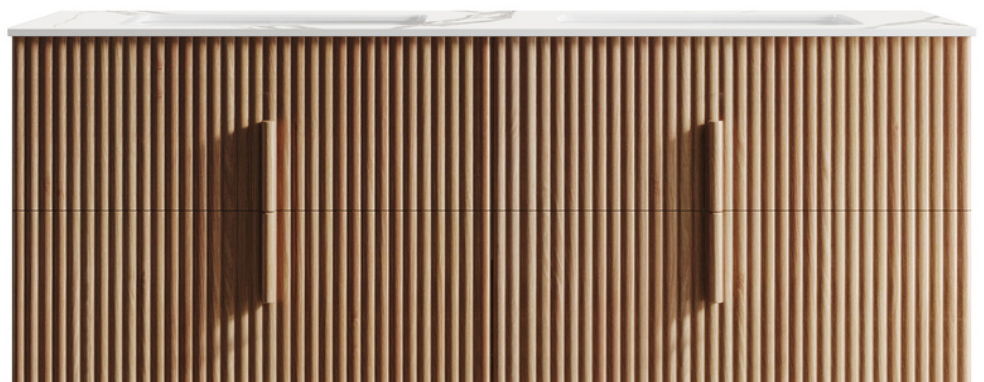

1500MM FLUTED TIMBER
VANITY WITH ALPINE
WHITE COUNTERTOP
AVAILABLE WITH PLAIN WHITE
COUNTERTOP