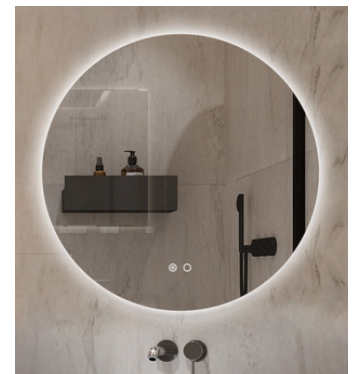

FRAMELESS LED MIRRORS

AMALFI CIRCLE FRAMELESS
LED MIRROR
800X35X800MM