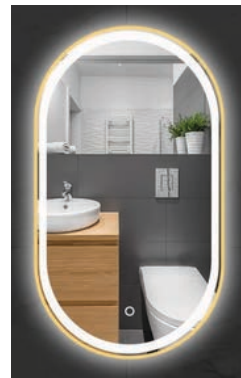

FRAMED MIRRORS

SORRENTO OVAL GOLD
FRAMED LED MIRROR
600X1000MM