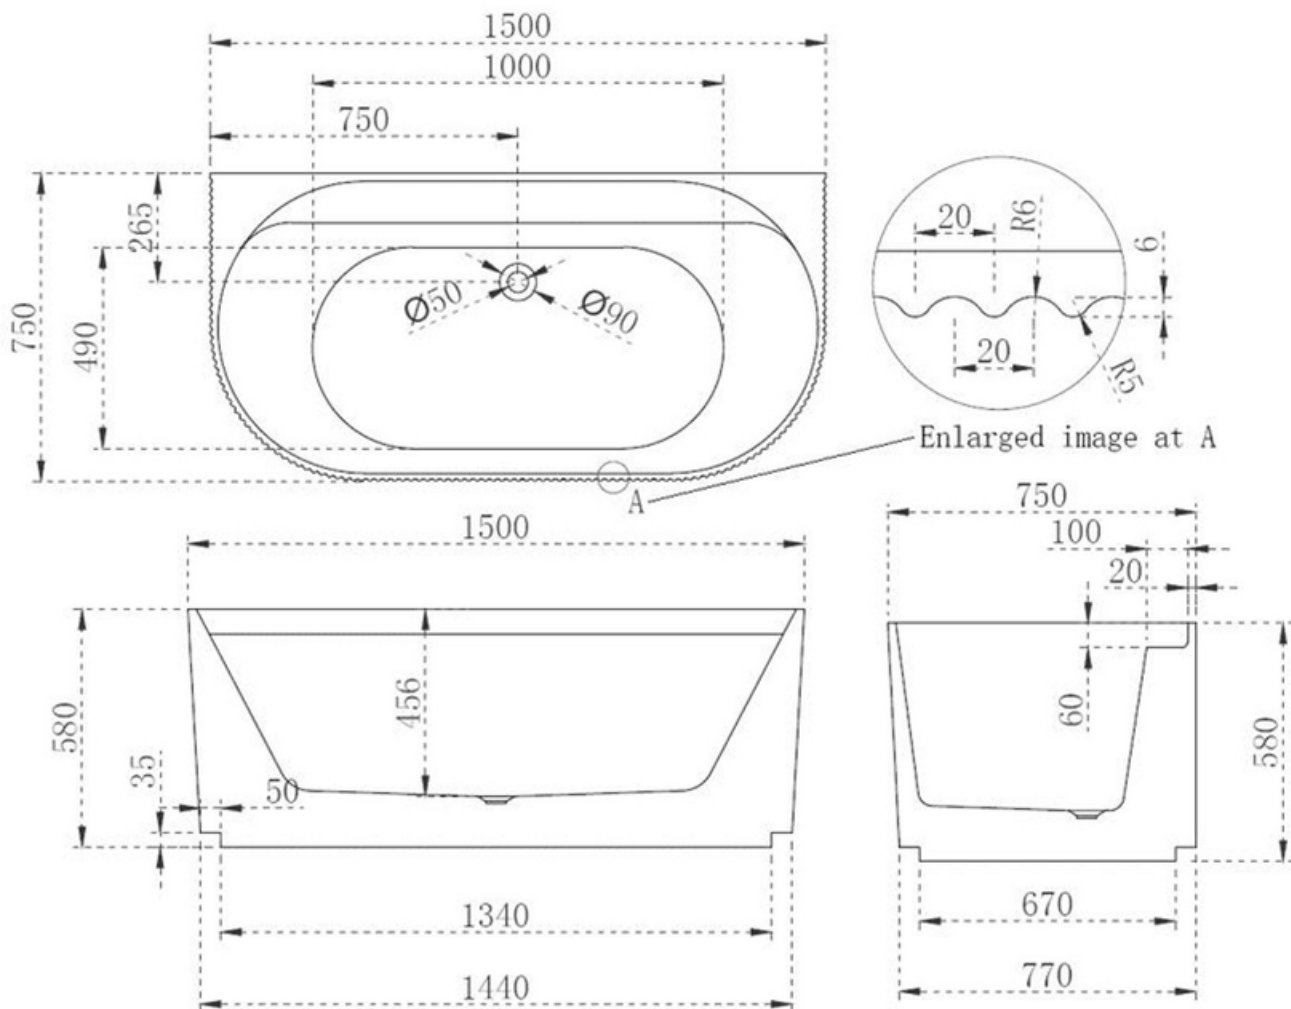

belluxe™

AVA FLUTED BACK TO WALL BATHTUB 1500MM

Material: Acrylic
Finish/Coating: Matte
Dimension (mm): 1500x750x580mm
Overflow: With overflow