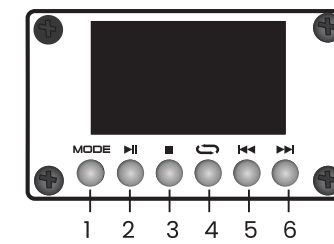

Stops current song.

Mode: Select an operating modality.

Connection Bluetooth

1. To pair the speaker with a bluetooth phone or audio device, press "MODE" repeatedly on the MP3 player until select this mode.
2. Put your phone or device to be used in bluetooth device discovery mode.

4. Wireless Microphone

1- Grille

2- Power on/off / mute function

3- Battery Cover. Access to the battery

The manufacturer reserves the right to modify specifications without prior notice.

- 1- Mode
- 2- Play/Pause
- 3- Enter Folder
- 4- Repetition Mode
- 5- Previous
- 6- Next