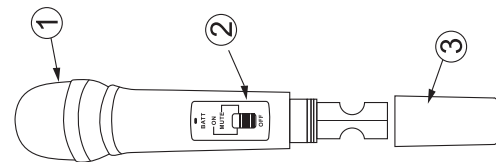

Welcome to yours speaker's instruction guide

1. Packing Contents

- 1 Speaker
- 1 Remote Control
- 1 User's Manual
- 1 Power Cable
- 2 X UHF Wireless microphone

2. Specifications

15" 2-way active speaker

PMPO Power: 4000W

RMS Power: 300W

Woofer: 15" diameter with LED lighting, with 2.4" (60mm) KSV voice coil.

Tweeter: Diameter 1" (25 mm)

Frequency response: 50HZ-18KHZ

Sensitivity: 98dB(+/-3dB)

Connectivity:

Bluetooth, Canon Line In, XLR

Line Out

Unit Measurements:

35 x 41,5 x 69cm

Unit Weight: 20kgs

Box Measurements:

48,5 x 40 x 74,5CM

Box Weight: 23 kg

3. Panel Specification

Play/Pause: Press to play a song or pause while playing a song.

Previous: Press once to jump previous song/Press and hold to back forward.

Next: Press once to jump to next song/Press and hold to fast forward.

Cycle play: To select a player mode, the options are:

- One: select this to play the current song indefinitely
- Random: Random Play
- Folde: Repeat folder
- All: With this option you can repeat all the music Stops the current song.

Stops current song.

Mode: Select an operating modality.

Connection Bluetooth

1. To pair the speaker with a bluetooth phone or audio device, press "MODE" repeatedly on the MP3 player until select this mode.
2. Put your phone or device to be used in bluetooth device discovery mode.

4. Wireless Microphone

1- Grille

2- Power on/off / mute function

3- Battery Cover. Access to the battery

The manufacturer reserves the right to modify specifications without prior notice.