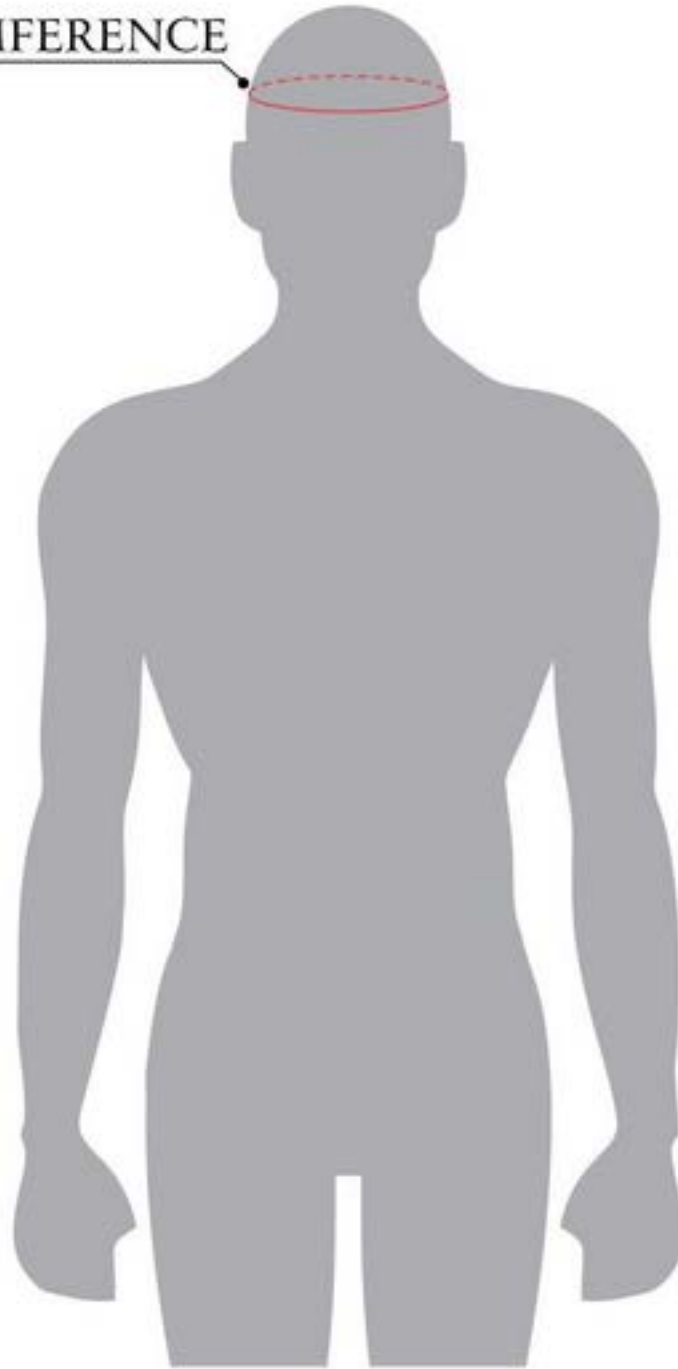

Head Guard

HOW TO MEASURE YOURSELF

HEAD SIZE: MEASURE AROUND YOUR SKULL, JUST ABOVE THE EARS. PLEASE NOTE THAT THERE IS JUST ONE SIZE OF THE HEAD GUARD AND THE CIRCUMFERENCE IS ADJUSTABLE.

HEAD CIRCUMFERENCE

SIZE	HEAD MEASUREMENT
SMALL	58-62
MEDIUM	63-66
LARGE	67-71
X- LARGE	71-75